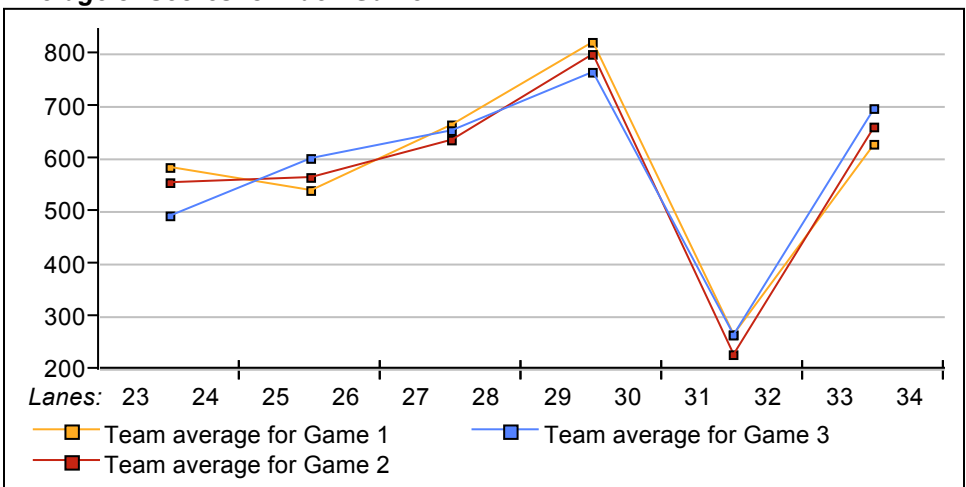

Average of Scores for Each Game