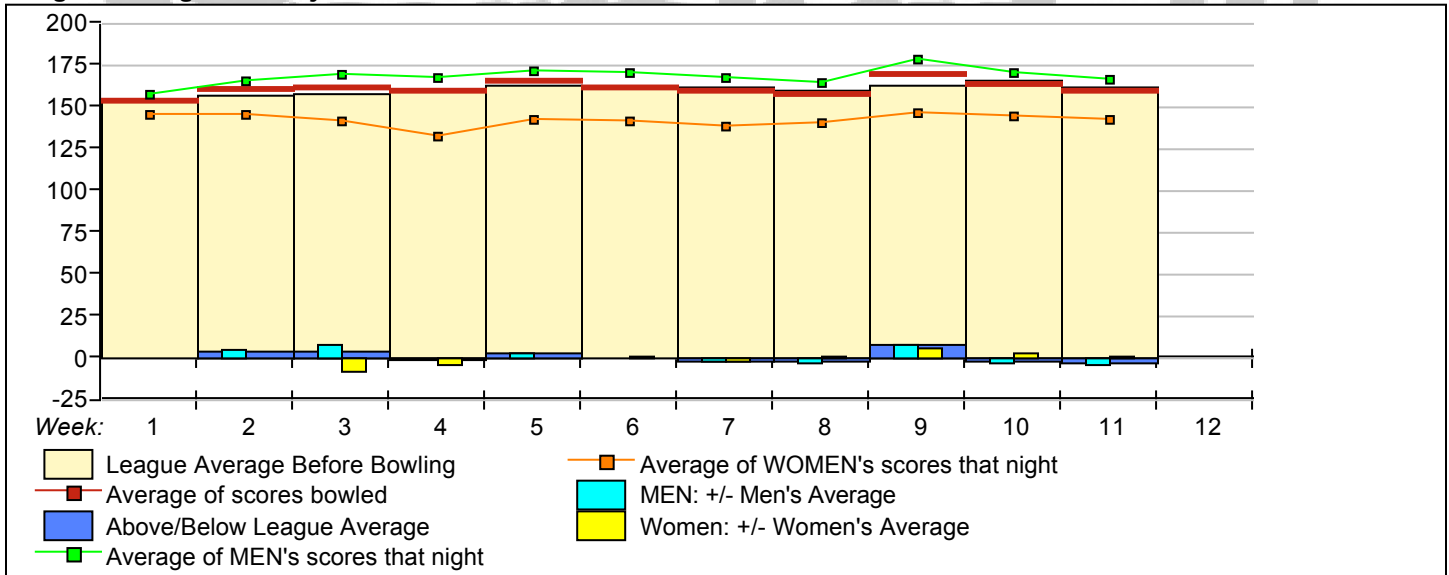

League Average Week-by-Week