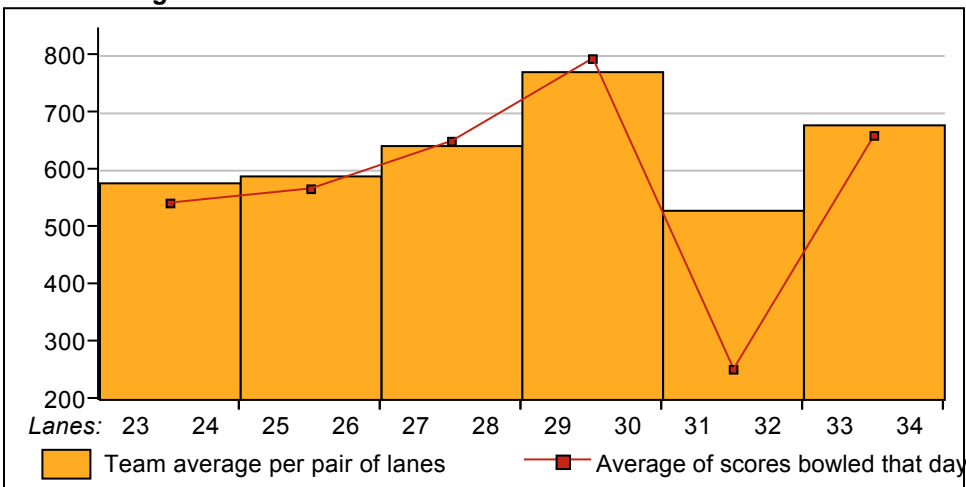

Team Average vs Ave of Scores