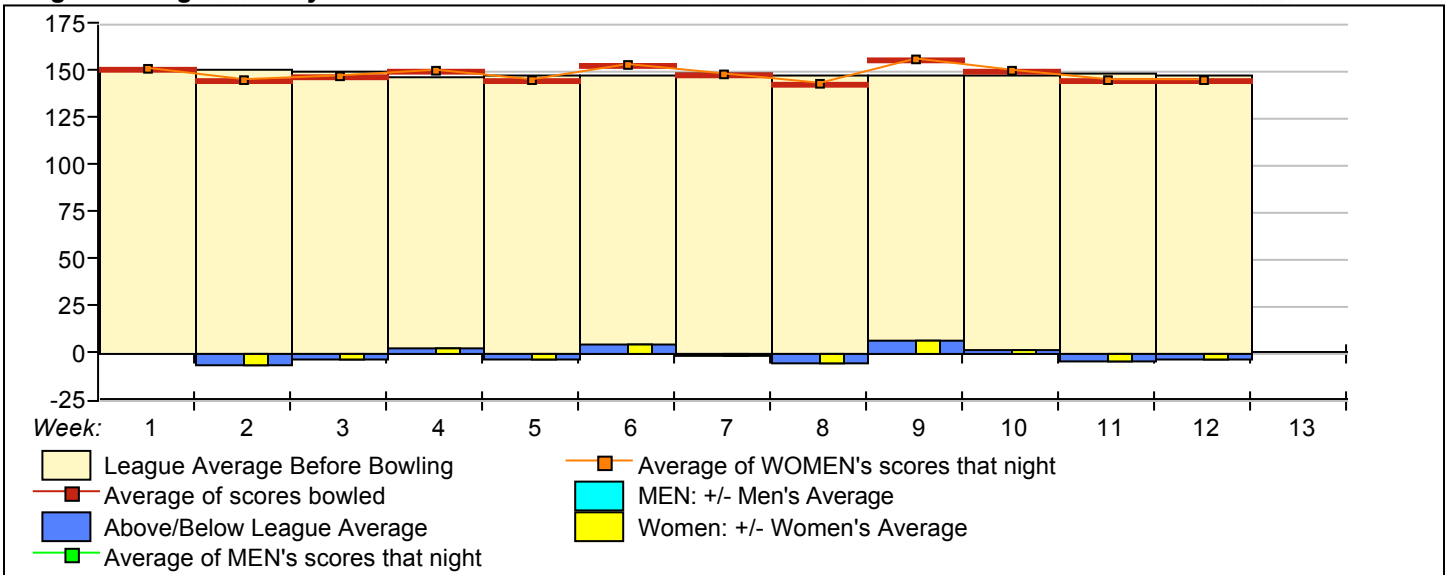

League Average Week-by-Week