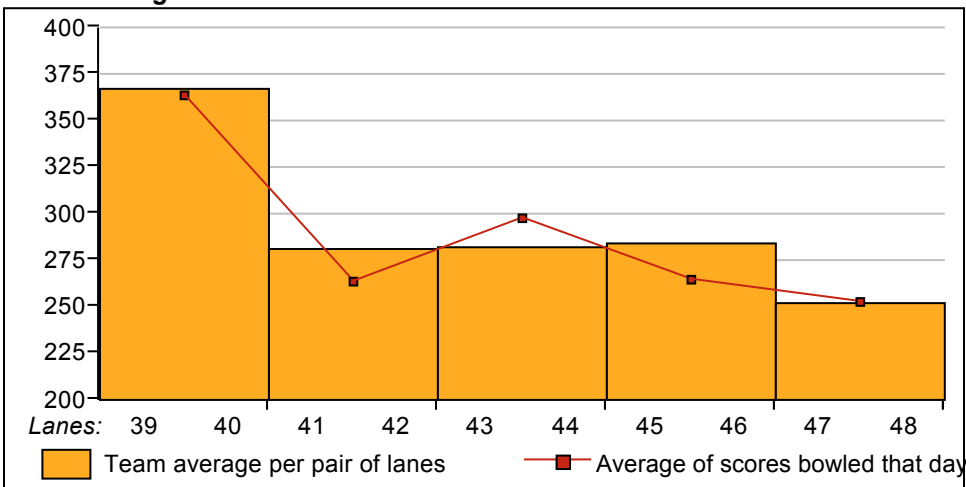

Team Average vs Ave of Scores