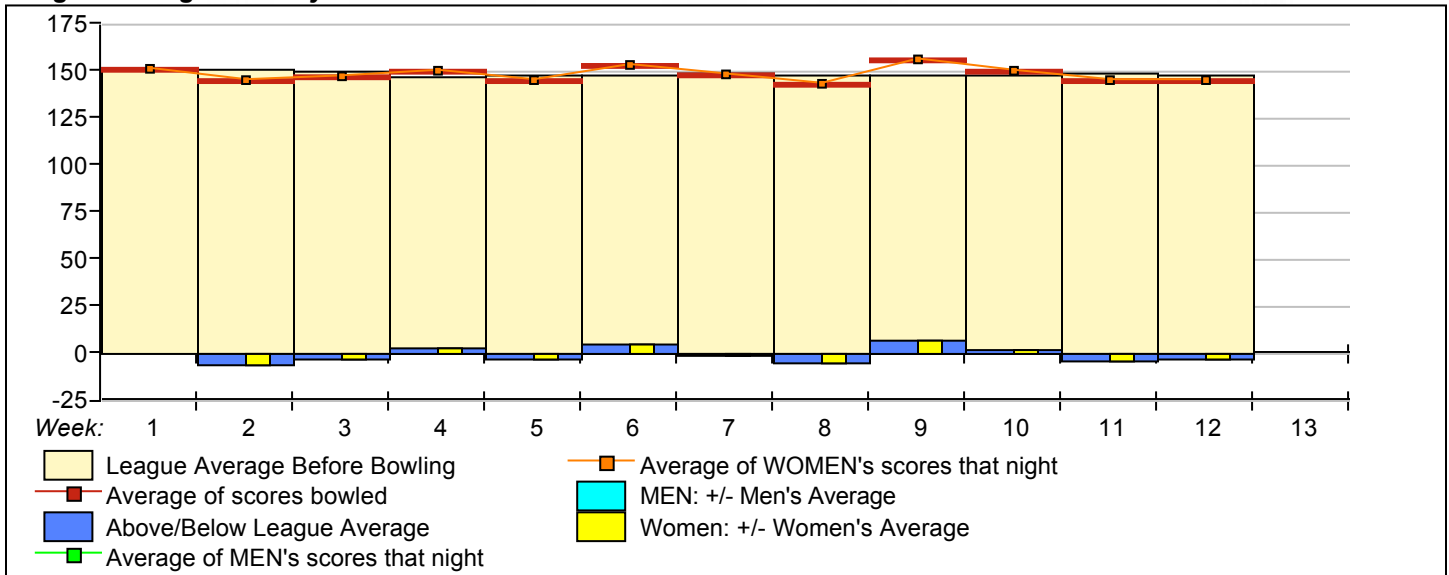

League Average Week-by-Week