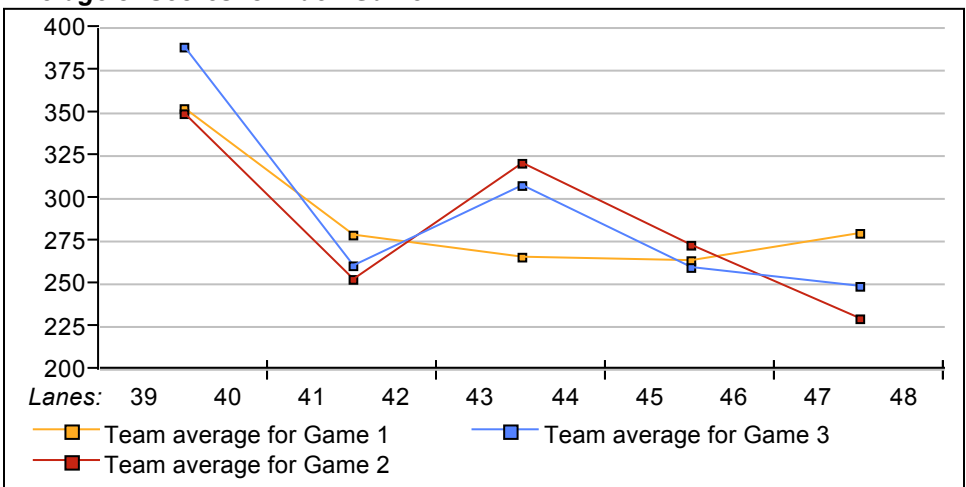

Average of Scores for Each Game