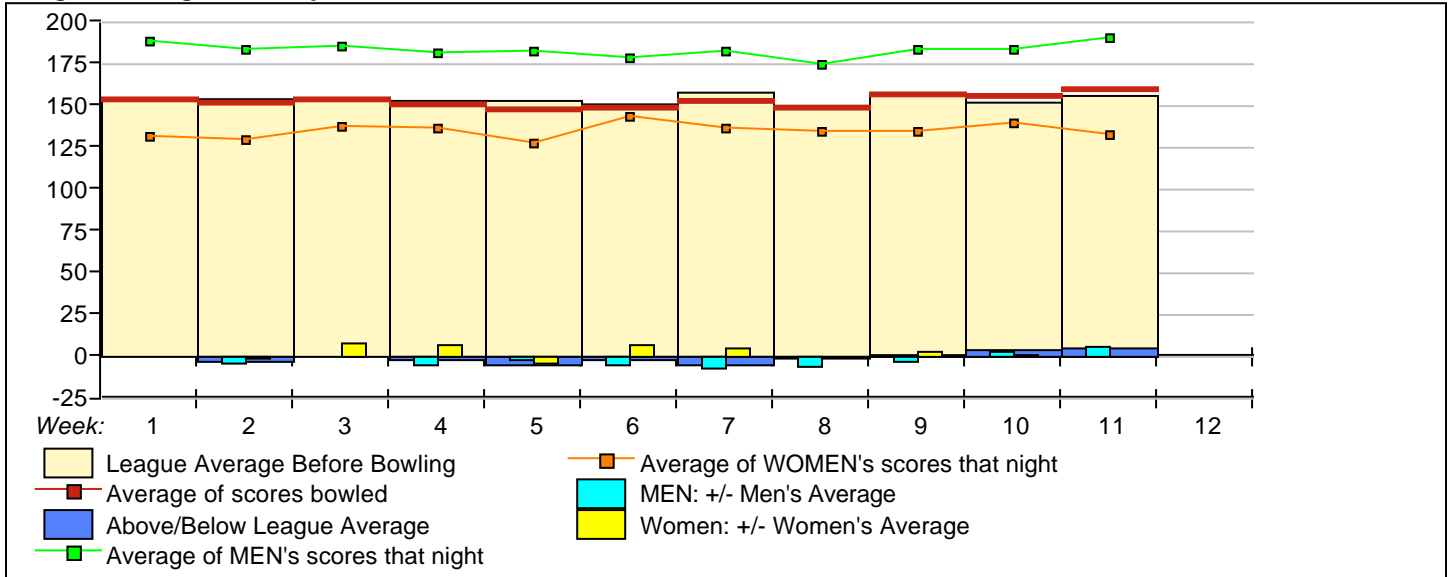

Sat. Morning Leagues
 8:20am or 11:20am
 Sign Up Dates: 8/22 9a-2p
 8/26 & 8/27 7p-9p

Summer Thurs. Youth/Adult

Thursday 6:50 pm

08/06/2009 Week 11 of 12

Lanes 19 - 42

Stardust Bowl

League Average Week-by-Week

Sat. Morning Leagues
8:20am or 11:20am
Sign Up Dates: 8/22 9a-2p
8/26 & 8/27 7p-9p

Summer Thurs. Youth/Adult

Thursday 6:50 pm

08/06/2009 Week 11 of 12

Lanes 19 - 42

Stardust Bowl

**** Last Week's High Scores for Immediate Release ****