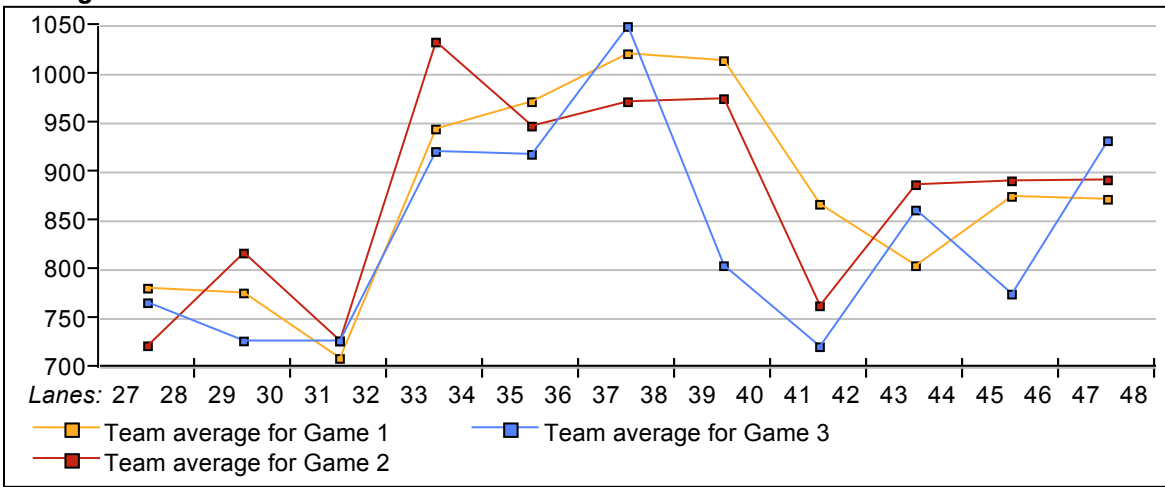

Average of Scores for Each Game