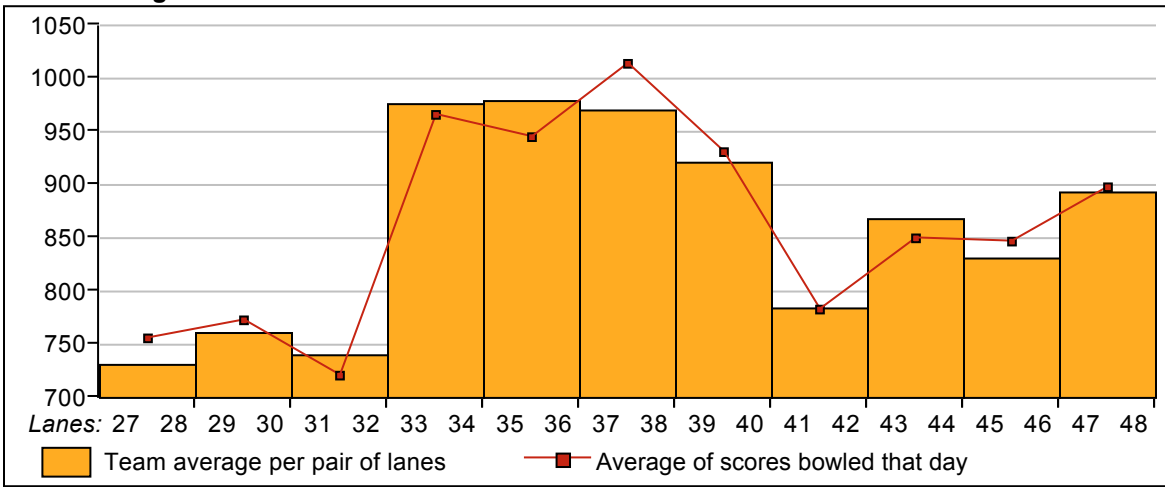

Team Average vs Ave of Scores