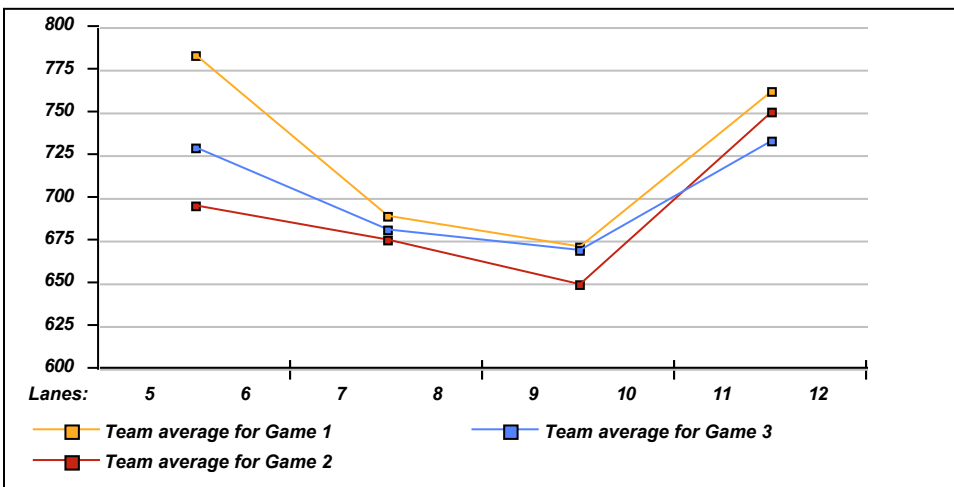

Amount Over/Under Team Average