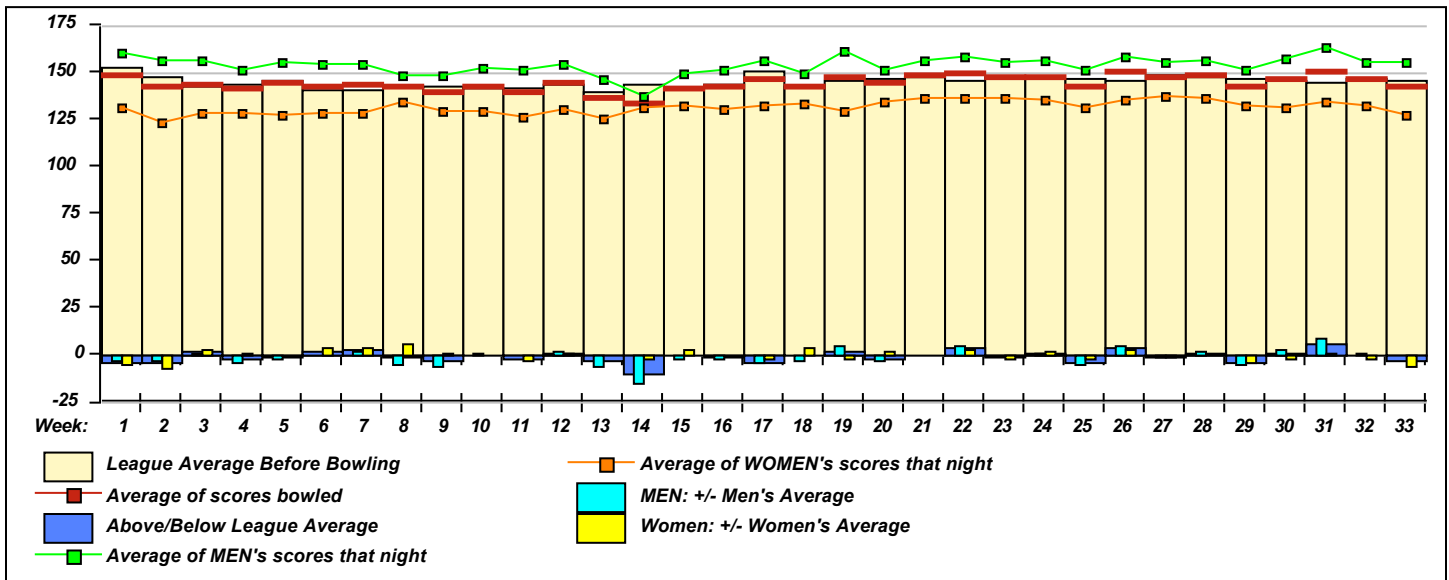

League Average Week-by-Week

STARDUST BOWL III

*** Last Week's High Scores for Immediate Release ***

	<u>Scratch Game</u>		<u>Scratch Game</u>		<u>Scratch Series</u>		<u>Scratch Series</u>		
Men	243	Joel Gray	179	Bob Mills	597	Joel Gray	471	Dave Angeloff	
	229	Dale Beauvais	178	Joel Gray	580	Jeff Azbill	470	Ryan Azbill	
	213	Dave Angeloff	178	Ray Ignas	554	Jim O Maynard	456	Ray Ignas	
	212	Jim O Maynard	178	Jeff Azbill	540	Bill White	455	Nick Mauch	
	210	G.e. Lowery	178	Jerry Maynard	533	Dale Beauvais	447	Jim Wilinski	
	209	Jeff Azbill	176	Joel Gray	532	G.e. Lowery	399	Michael Kovacich	
	204	Tom Woods	175	Bill White	489	Jerry Maynard	364	Chris Carneal	
	198	Bill White	174	Jim O Maynard	489	Bob Mills	362	Don Brown	
	193	Jeff Azbill	171	Jim Wilinski	484	Tim Farmer	348	Eric Keller	
	191	Tim Farmer	169	Bob Mills	474	Tom Woods	346	Dan Mauch	
	Women	191	Patricia Ignas	145	Lynette Govert	492	Shannon Farmer	369	Annamarie Maynard
173		Jan Lowery	145	Peggy Greer	477	Patricia Ignas	340	Sandy Bewley	
170		Shannon Farmer	142	Kristi Broz	423	Peggy Greer	326	Wilma Payne	
170		Peggy Greer	142	Becky Angeloff	418	Jan Lowery	290	Larhonda Maynard	
166		Shannon Farmer	142	Brittany Wooden	401	Lynette Govert	278	Melissa Azbill	
161		Patricia Ignas	136	Annamarie Maynard	400	Pam Kestner			
156		Shannon Farmer	134	Pam Kestner	380	Brittany Wooden			
150		Pam Kestner	131	Wilma Payne	376	Kristi Broz			
148		Lynette Govert	126	Kristi Broz	376	Mona Maynard			
147		Mona Maynard	126	Brittany Wooden	372	Becky Angeloff			

STARDUST BOWL III