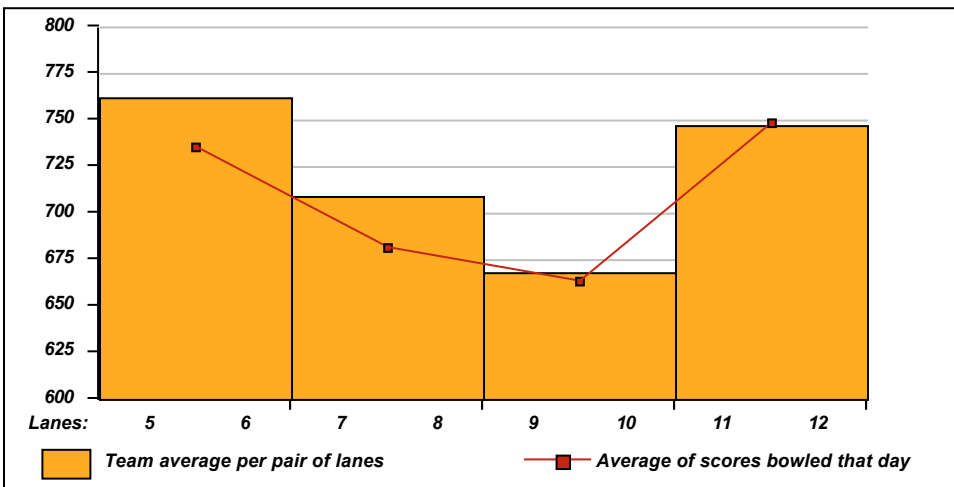

Average of Scores for Each Game