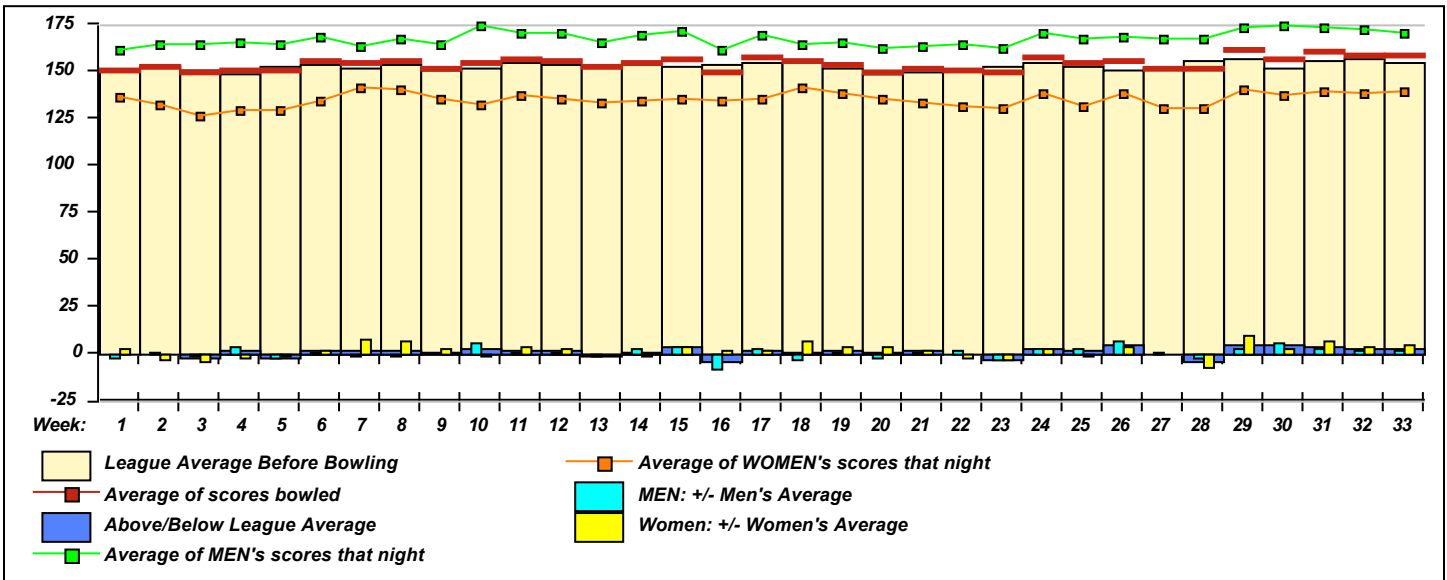

Name	True			-1-	-2-	-3-	Total	HDCP High			HDCP To Raise		To Drop		Most Improved				
	Average	HDCP	Pins Gms					Total	Game	Game	Sers	Sers	Avg +1	Avg -1	200's	600's	Ave	+/-	
9 - Christian Soldiers																			
Lane 11 HDCP=191 Ave=758																			
Wilma Payne	126.76	59	11789	93	165	132	129	426	603	180	240	432	612	403	306	--	--	125	+1.76
Floyd Morgan	129.56	56	11660	90	122	115	142	379	547	203	259	453	621	430	336	1	--	121	+8.56
Justin Billingsley	169.38	24	10332	61	157	174	137	468	540	225	250	540	612	548	483	10	--	168	+1.38
Troy Billingley	164.75	28	11862	72	176	178	144	498	582	233	262	537	627	513	437	6	--	160	+4.75
Ralph Gazzillo	170.29	24	8685	51	169	231	182	582	654	243	263	558	618	549	494	9	1	169	+1.29
Bethany Greer	65.67	88	197	3				0	0	84	172	197	461	199	192	--	--		
Larry Bennett	137.11	50	1234	9				0	0	153	205	442	575	422	409	--	--		
10 - Chariots of Fire																			
Lane 10 HDCP=197 Ave=752																			
Don Brown	125.04	60	6877	55	a115	a115	a115	345	525	153	213	399	579	431	372	--	--	123	+2.04
Ray Ignas	144.53	44	13875	96	90	119	169	378	510	189	234	492	630	480	380	--	--	142	+2.53
Sandy Bewley	135.68	52	11940	88	a125	a125	a125	375	531	189	241	484	640	436	344	--	--	133	+2.68
Annette Risch	153.33	37	3220	21	a143	a143	a143	429	540	0	0	0	0	476	451	1	--	154	-0.67
Jim Bednarczyk	195.99	4	15287	78	277	234	237	748	760	244	249	638	653	589	507	35	10	195	+0.99
Michele Thomas	155.82	36	7947	51				0	0	179	214	527	635	477	422	--	--	150	+5.82
Jeff Brown	160.00	32	1920	12				0	0	205	233	511	595	495	479	1	--		

League Average Week-by-Week