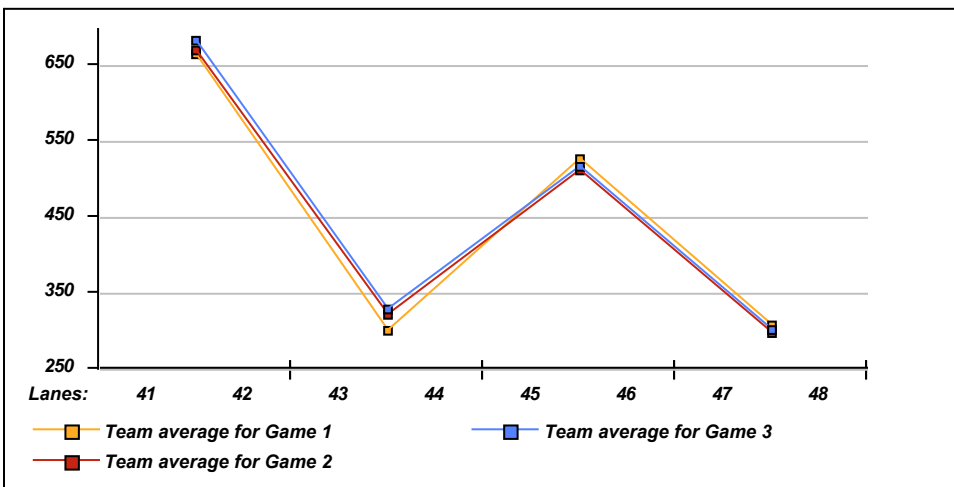

Amount Over/Under Team Average