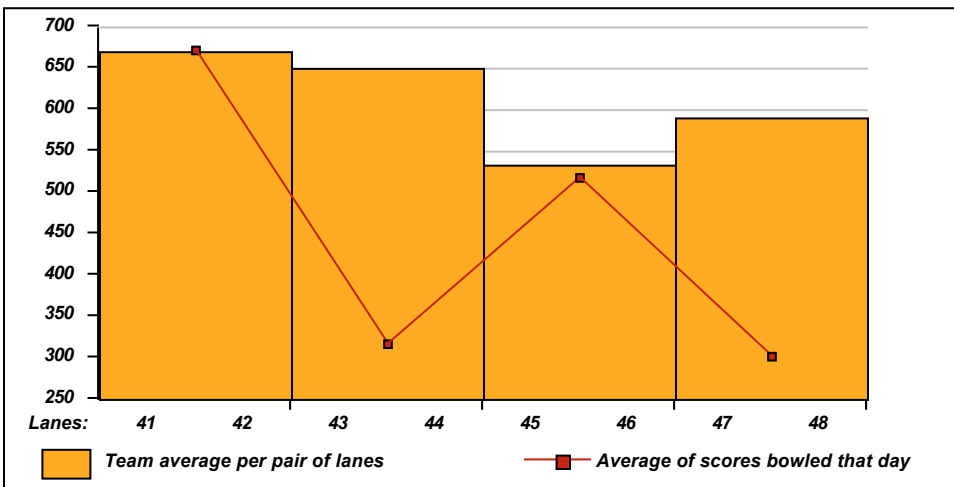

Average of Scores for Each Game