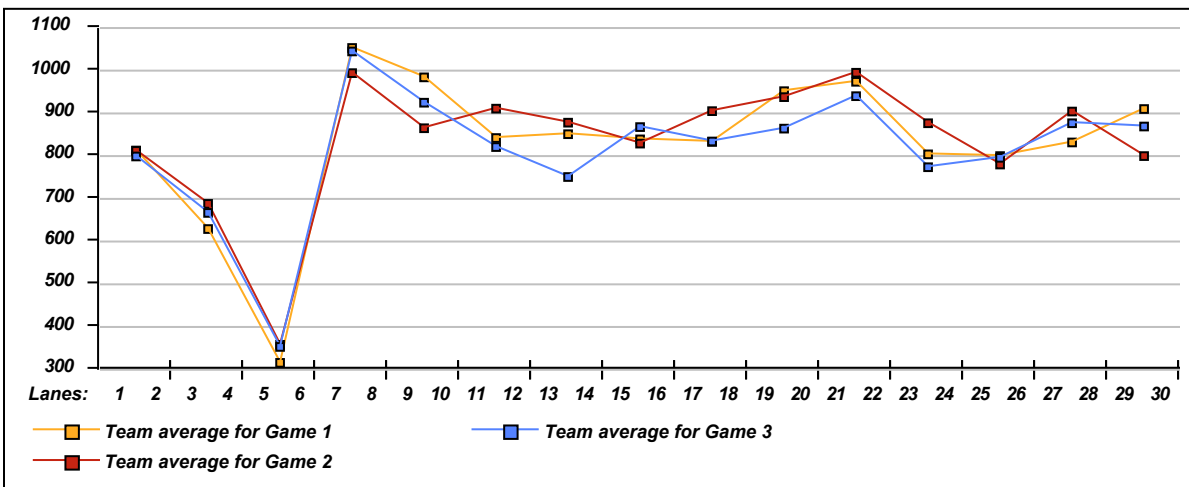

Amount Over/Under Team Average