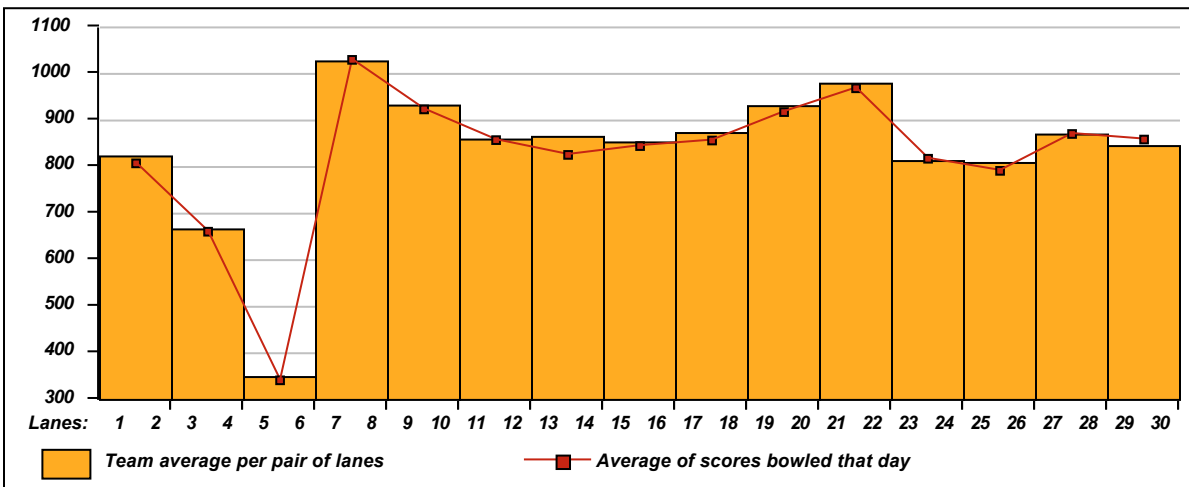

Average of Scores for Each Game