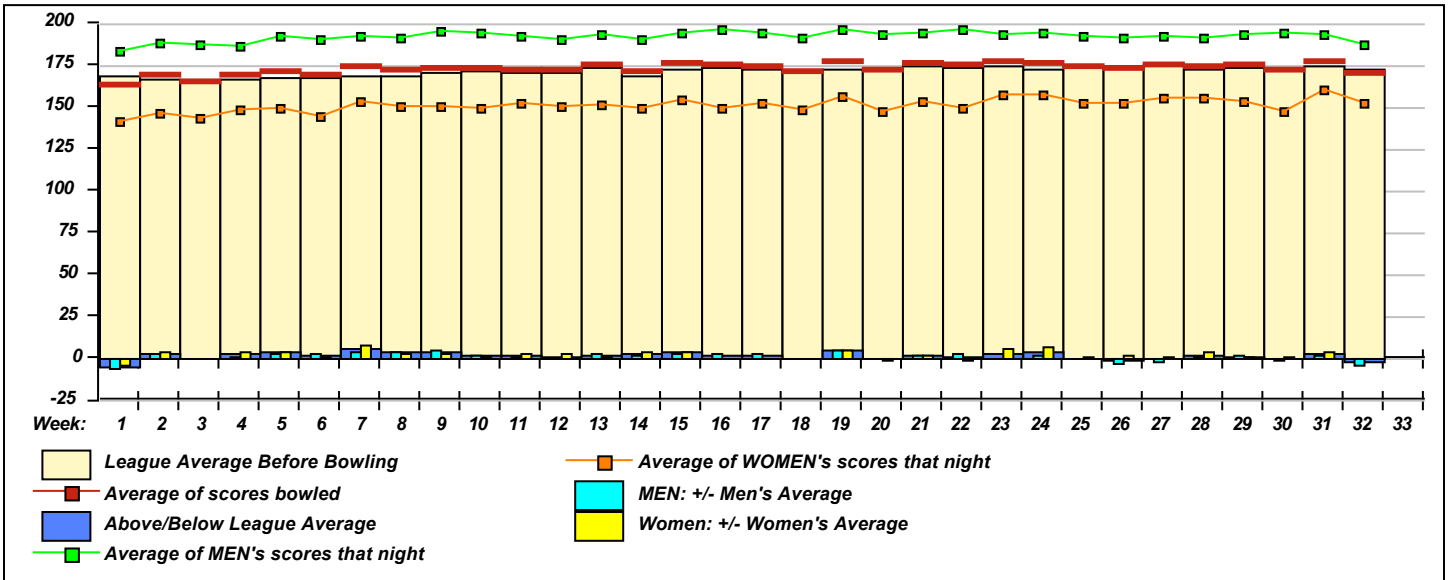

League Average Week-by-Week

STARDUST BOWL III

*** Last Week's High Scores for Immediate Release ***

	Scratch Game		Scratch Game		Scratch Series		Scratch Series	
Men	300	Ricky Tucker	256	Alex Bodnar	786	Ricky Tucker	656	Bob Kammer Jr
	288	Robert Bremer	255	Jim Denton Jr	736	Tim Bane	654	Terry White
	279	Bob Kammer Jr	249	Jerry Brann	731	Butch Bodnar	643	Bernie Townsend
	278	Butch Bodnar	248	Ricky Tucker	695	Jerry Brann	640	James Andrade
	269	Tim Bane	248	Butch Bodnar	690	Greg Steapleton	636	Ed Gidcumb
	268	James Andrade	245	Greg Steapleton	685	Eric Martin	635	Dennis Trnovec
	263	Jerry Brann	245	Tim Bane	675	Keith Mausek	631	Tom Formoso
	259	Eric Martin	244	Ron Wright	671	Jim Rodgers	629	Jon Roberts
	258	Ed Gidcumb	238	Kevin Gorman	664	Alex Bodnar	629	Harold Rodgers
	258	Jim Rodgers	238	Ricky Tucker	661	Kevin Gorman	625	Ron Wright
Women	258	Lisa Gulick	213	Chris McCune	669	Lisa Gulick	553	Casey Denton
	255	Debbie White	213	Brenda Podkul	629	Chris McCune	550	Kelly Krueger
	243	Kathi Tucker	210	Annette Hayes	623	Dawn Kammer	548	Mindy Switzer
	239	Tammy Gidcumb	210	Dawn Kammer	606	Kathi Tucker	544	Debbie White
	235	Chris McCune	209	Lisa Gulick	598	Brenda Podkul	543	Judy Gaik
	234	Dawn Kammer	207	Theresa Roberts	573	Denise Heflin	537	Linda Brady
	231	Jillian Wilcox	204	Denise Heflin	567	Jillian Wilcox	520	Annette Hayes
	228	Linda Brady	203	Judy Gaik	566	Cheryl Brandmueller	518	Theresa Roberts
	227	Diane Warn	203	Kathi Tucker	566	Jackie Graan	518	Linda Scherer
	227	Jackie Graan	203	Brenda Podkul	561	Tammy Gidcumb	515	Leslie Riley

STARDUST BOWL III