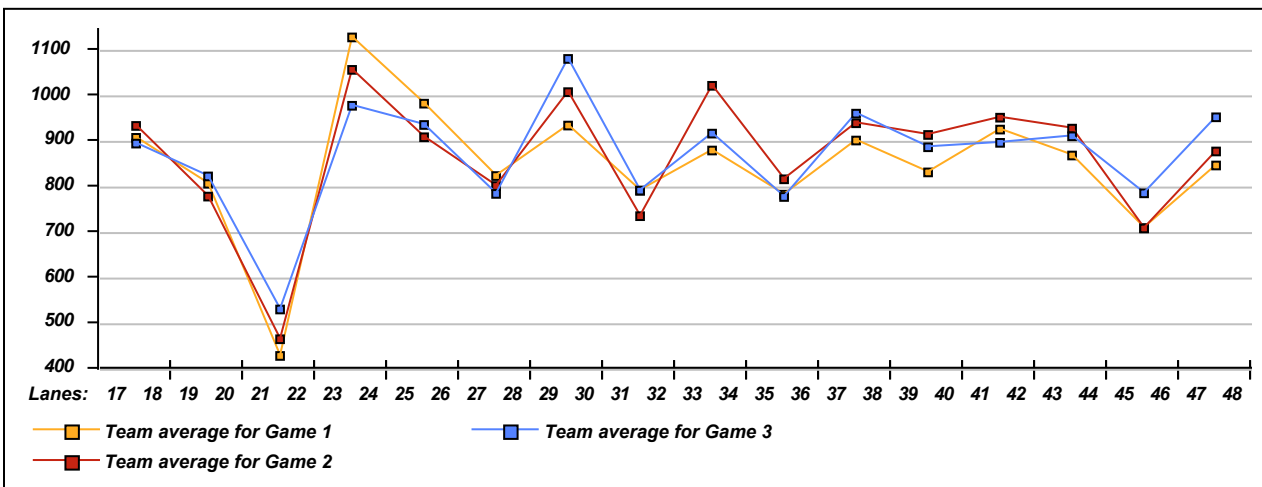

Average of Scores for Each Game