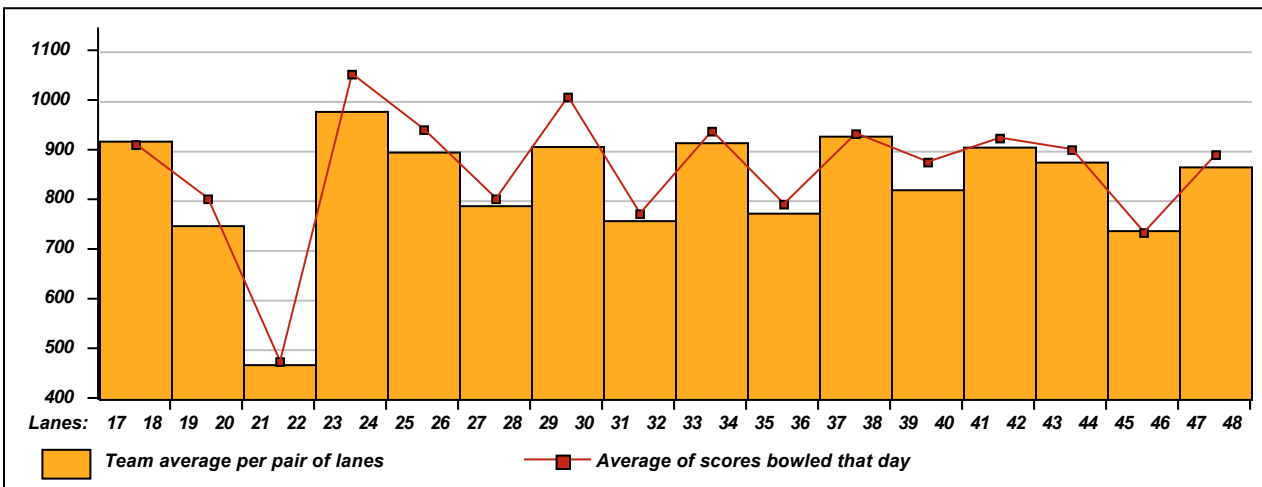

Team Average vs Ave of Scores