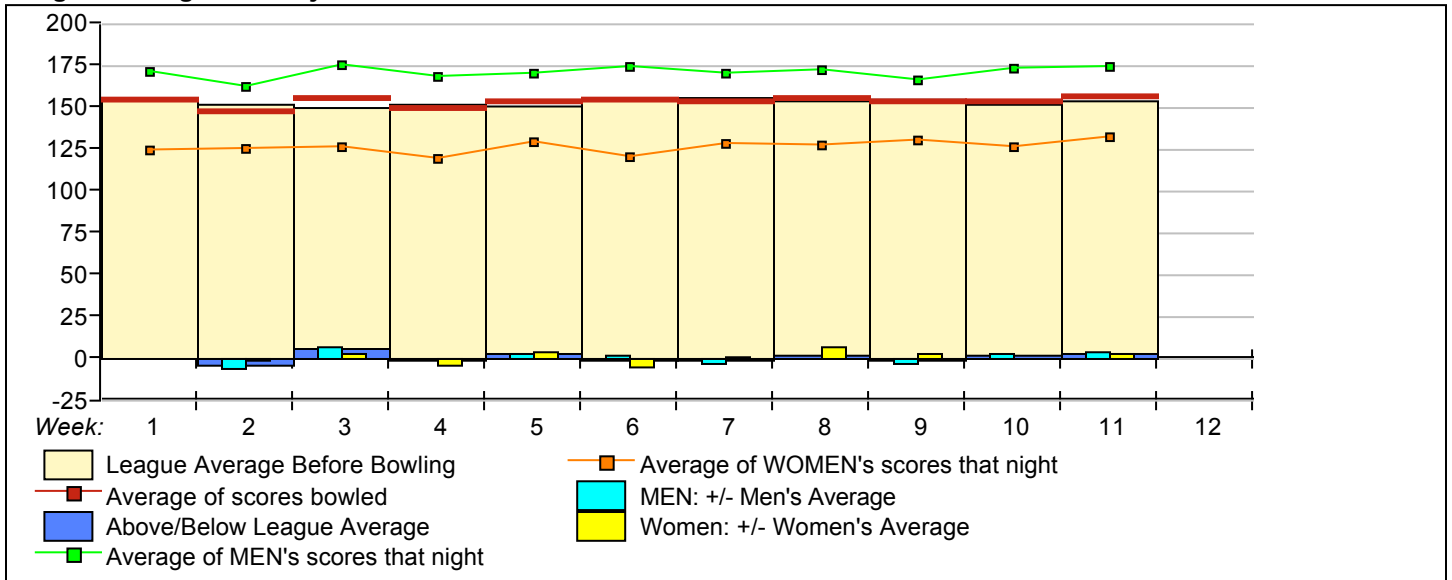

Name	True			-1-	-2-	-3-	Total	HDCP				To Raise Avg +1	To Drop Avg -1	200's	600's		
	Average	HDCP	Pins Gms					Total	High Game	HDCP Game	High Sers					HDCP Sers	
4 - Wrigleyville Sluggers	Lane 38	HDCP=326	Ave=516														
Christine Hilburger	133.50	78	801	6			0	0	157	234	404	635	405	395	--	--	
Cathy Bartlett	121.30	89	3639	30	97	142	115	354	621	161	248	458	734	387	353	--	--
Valerie Powers	115.52	94	3119	27	97	121	148	366	651	149	245	387	675	361	330	--	--
Derek Hilburger	147.00	65	3969	27	157	169	210	536	743	210	279	536	743	471	440	3	--
Adam Tonkovich	170.36	45	5622	33	130	114	176	420	546	224	275	584	728	534	497	5	--
Jon Powers	113.11	96	1018	9				0	0	141	232	356	629	350	337	--	--
5 - Team 5	Lane 39	HDCP=296	Ave=550														
Gaetana Mollin	130.00	81	4290	33	105	156	167	428	674	172	254	428	674	426	389	--	--
James Mollin	118.30	91	3904	33	112	102	138	352	625	157	250	420	699	380	343	--	--
Angela Martin	140.79	72	4646	33	140	119	140	399	612	195	272	521	752	430	393	--	--
Patrick Steele	162.09	52	5349	33	181	177	196	554	716	244	301	562	733	519	482	3	--
6 - Team 6	Lane 40	HDCP=320	Ave=522														
Marlea Maynard	102.30	106	2762	27	70	121	106	297	615	124	234	360	684	328	297	--	--
Sis Maynard	116.90	93	3507	30	142	128	109	379	661	167	264	419	710	354	320	--	--
Jeremy Maynard	116.56	93	1049	9	a106	a106	a106	318	597	152	248	371	659	355	342	--	--
James Maynard	188.33	28	5650	30	199	191	177	567	651	245	280	630	726	587	553	9	2
Dean Haemker	150.33	63	451	3				0	0	170	233	451	640	455	448	--	--
7 - Texas X's	Lane 41	HDCP=307	Ave=537														
Lisa Pascual	95.70	112	2584	27	a85	a85	a85	255	591	143	259	336	684	296	265	--	--
Abel Pascual	132.47	79	3974	30	a122	a122	a122	366	603	200	278	473	674	415	381	1	--
Mona Maynard	126.09	84	4161	33	110	139	96	345	594	179	269	455	715	411	374	--	--
Jim E. Maynard	184.37	32	5531	30	244	204	189	637	742	270	319	638	785	574	540	8	3
8 - 3 Cubs Fans & a Hater	Lane 42	HDCP=203	Ave=652														
Shannon Margulin	149.27	63	4926	33	148	131	173	452	641	196	257	475	663	474	437	--	--
Ryan Duncan	181.17	35	5435	30	174	158	113	445	541	263	296	626	725	571	537	3	2
Ryan Delby	127.37	83	3821	30	175	204	175	554	821	223	308	554	821	403	369	2	--
Tim Isaacs	195.67	22	4696	24	a185	a185	a185	555	621	250	251	654	680	596	568	9	3
9 - Billy Goat	Lane 43	HDCP=288	Ave=560														
VACANT	72	0	0					0	0	0		0			--	--	
VACANT	72	0	0					0	0	0		0			--	--	
VACANT	72	0	0					0	0	0		0			--	--	
VACANT	72	0	0					0	0	0		0			--	--	
10 - Sunday Funday	Lane 44	HDCP=332	Ave=510														
Laura Carroll	130.04	81	3121	24	120	138	145	403	646	165	250	440	695	416	388	--	--
Terri Highland	116.42	93	2794	24	133	100	104	337	613	198	295	388	679	365	337	--	--
Jill Dykra	122.71	88	2945	24	a112	a112	a112	336	600	163	254	424	694	376	348	--	--
Tony Bezler	142.53	70	4276	30	185	111	150	446	659	185	256	502	721	443	409	--	--
11 - Prestige World Wide	Lane 45	HDCP=323	Ave=519														
Michele Bartels	120.64	90	3981	33	102	94	110	306	570	158	247	399	666	375	338	--	--
Russell Boersma	144.03	68	4753	33	155	136	90	381	582	200	256	540	708	467	430	1	--
Tricia Turner	98.41	109	2657	27	94	106	103	303	630	132	249	339	678	313	282	--	--
Doug Turner	157.22	56	4245	27	160	148	100	408	570	213	274	558	804	495	464	1	--
12 - Duck You 2	Lane 46	HDCP=194	Ave=663														
Nick Winnie	181.38	35	3809	21	a171	a171	a171	513	618	257	295	616	730	559	534	6	2
Krystle Peterson	95.19	112	1999	21	a85	a85	a85	255	591	129	251	341	707	305	280	--	--
Chris Peterson	206.08	12	2473	12	a196	a196	a196	588	624	244	265	678	741	632	616	7	2
Steven Peterson	181.56	35	3268	18	a171	a171	a171	513	618	232	275	685	814	554	532	7	1
13 - S.O.S.	Lane 47	HDCP=178	Ave=680														
Eric J. Hanck	182.79	34	6032	33	176	215	178	569	671	236	272	599	699	556	519	4	--

League Average Week-by-Week

STARDUST BOWL III