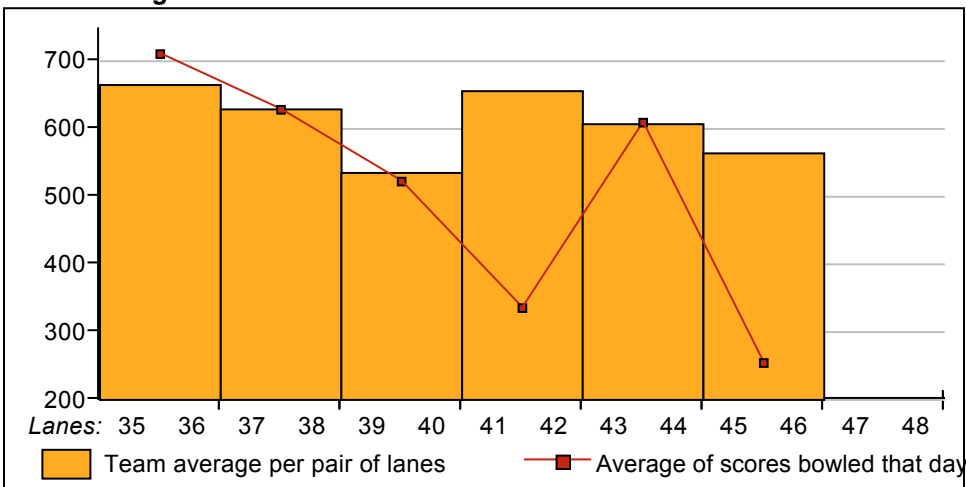

Team Average vs Ave of Scores