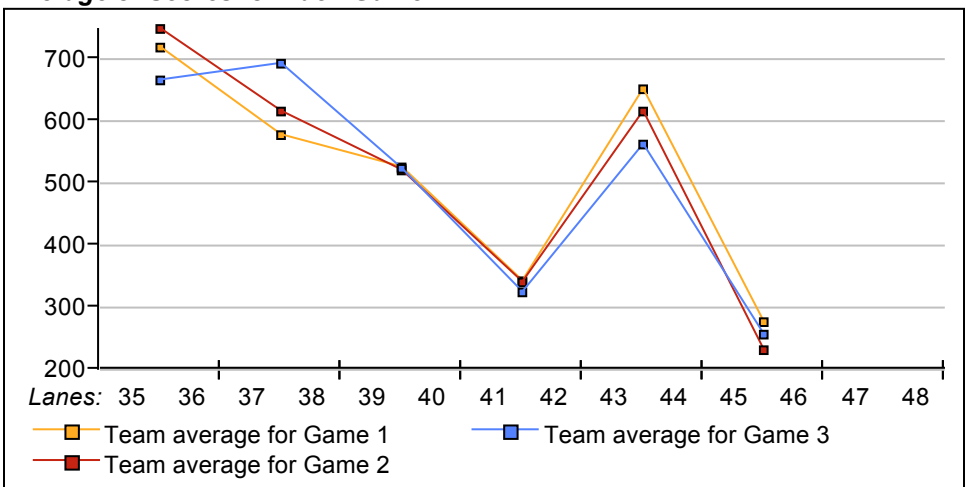

Average of Scores for Each Game