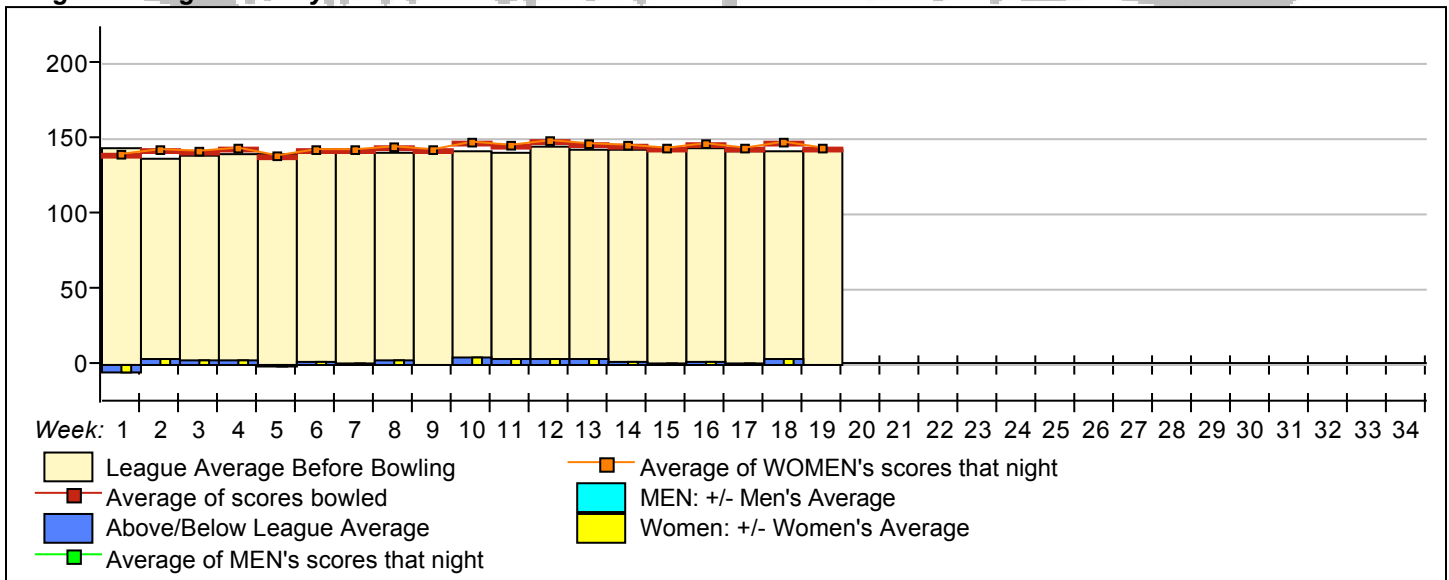

League Average Week-by-Week