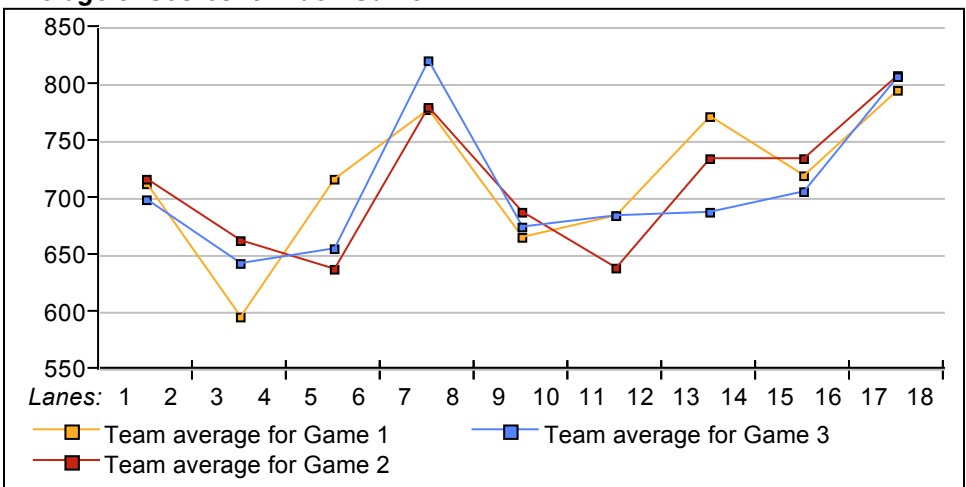

Average of Scores for Each Game