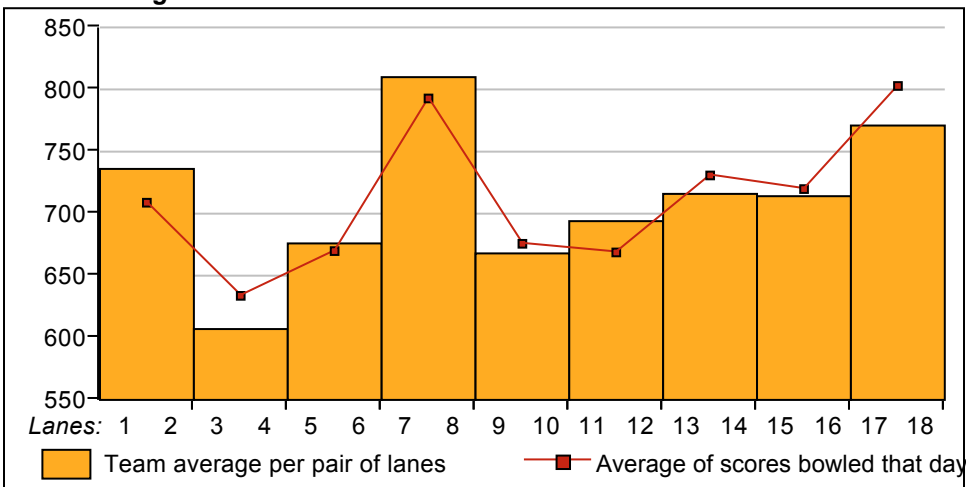

Team Average vs Ave of Scores