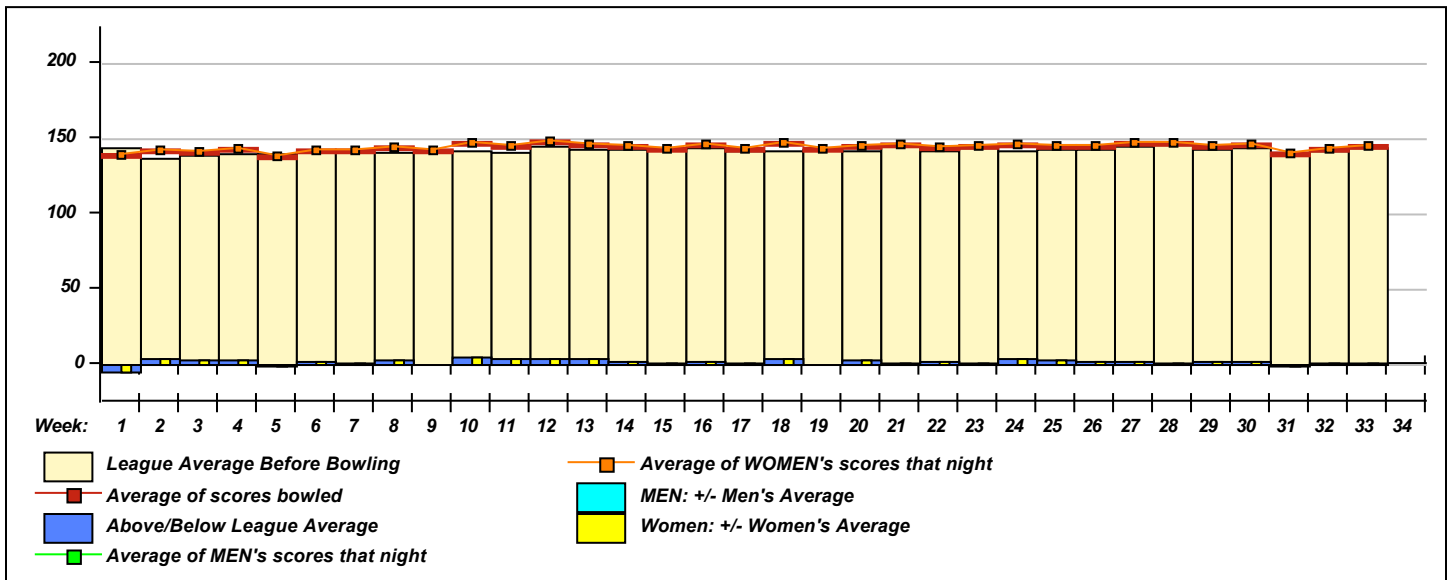

League Average Week-by-Week

STARDUST BOWL III

*** Last Week's High Scores for Immediate Release ***

Scratch Game		Scratch Game		Scratch Series		Scratch Series	
256	Sarah Weber	201	Sue Schmidt	645	Sarah Weber	530	Dawn Winters
226	Kathy Purcell	201	Jessica Jones	590	Stacy Berglund	525	Linda Brann
224	Heidi McKesson	200	Kathy Fosnaugh	568	Julie Denormandie	524	Linda Burch
216	Sarah Weber	199	Sharon Luebker	556	Sue Schmidt	517	Sharon Luebker
216	Stacy Berglund	198	Julie Denormandie	554	Linda Scherer	515	Pam Wynne
214	Linda Burch	196	Mary Sieracki	543	Shelli Dobosz	508	Tracie Pawlicki
214	Stacy Berglund	195	Ruth Mares	541	Kathy Purcell	505	Amy Wierzbicki
213	Kelly Oster	194	Carolyn Grabowski	540	Kristy Wilocki	499	Kathy Fosnaugh
202	Shelli Dobosz	193	Linda Scherer	537	Sue Noojin	499	Mary Sieracki
201	Sue Noojin	193	Denise Richards	537	Kelly Oster	494	Diana Anzelmo

STARDUST BOWL III