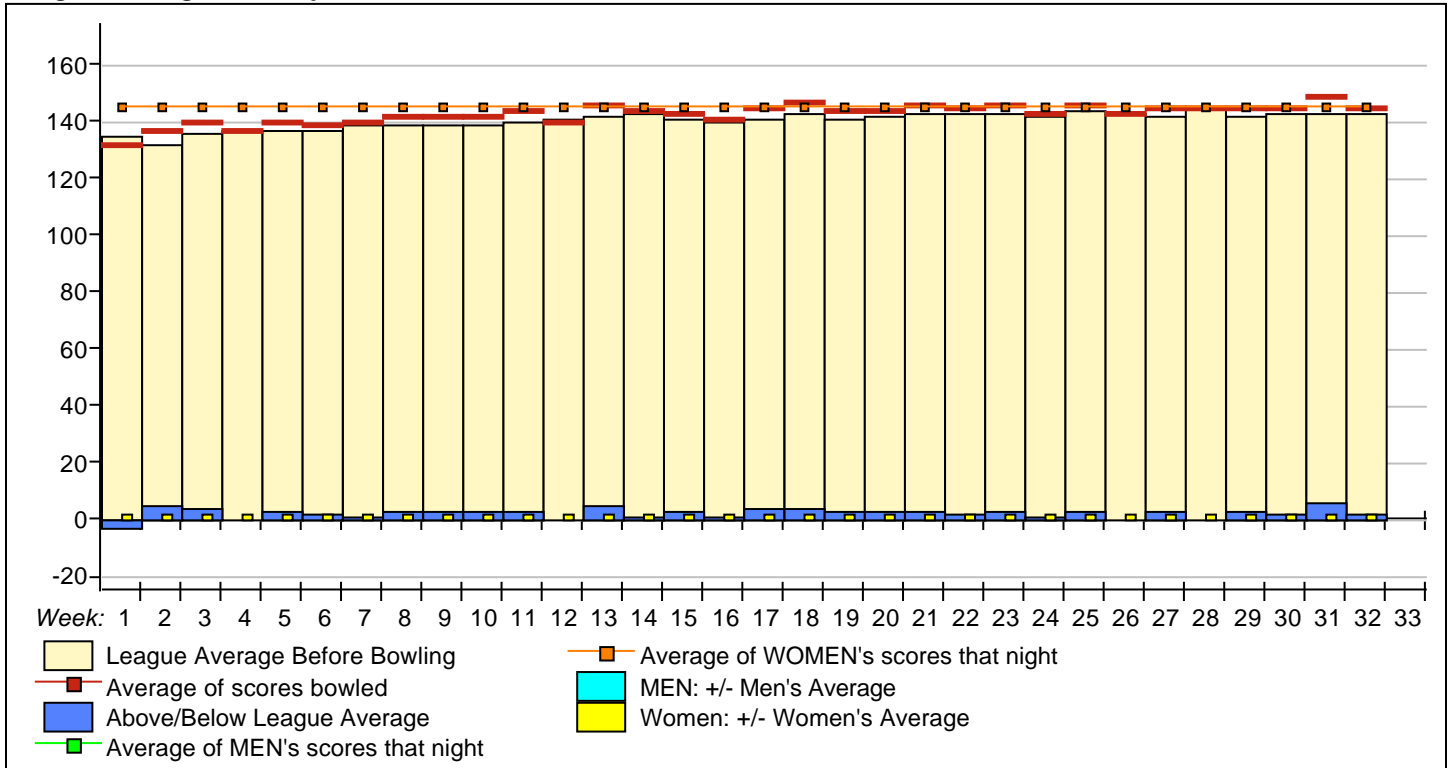

Temporary Substitutes Division 1: Enter Div Label

Z Division 1: Enter Div Label

Name	Ave HDCP		Pins	Gms	High Game	High Sers	HDCP Game	HDCP Sers	-1-	-2-	-3-	Total	HDCP Total
RHESE FALLON	101	79	3669	36	174	413	252	647				0	0
APRIL LUNA	101	79	1820	18	156	368	204	584				0	0
MICHELLE SCHNEIDER	89	90	2428	27	121	317	215	599				0	0

League Average Week-by-Week