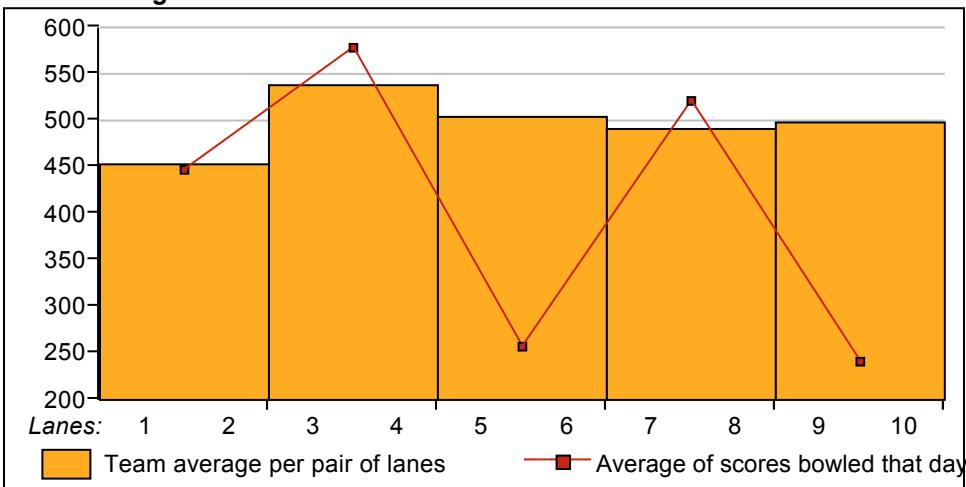

Team Average vs Ave of Scores