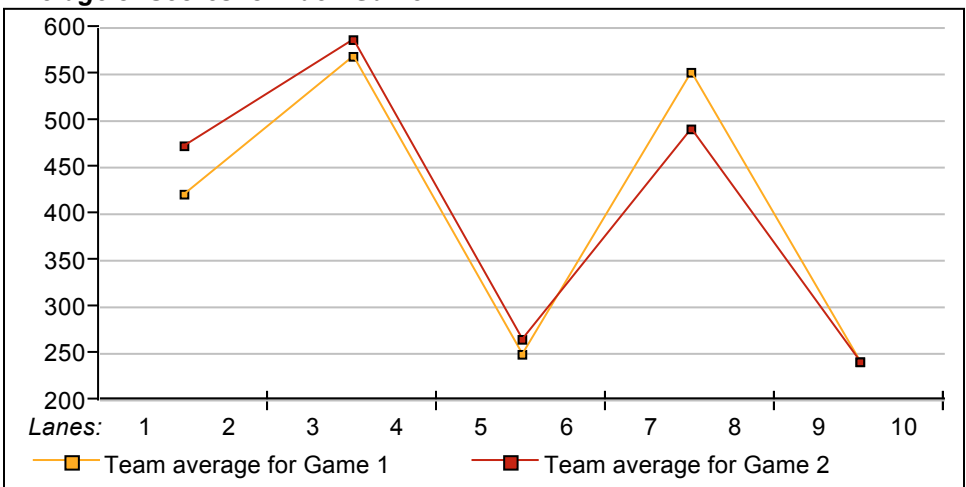

Average of Scores for Each Game