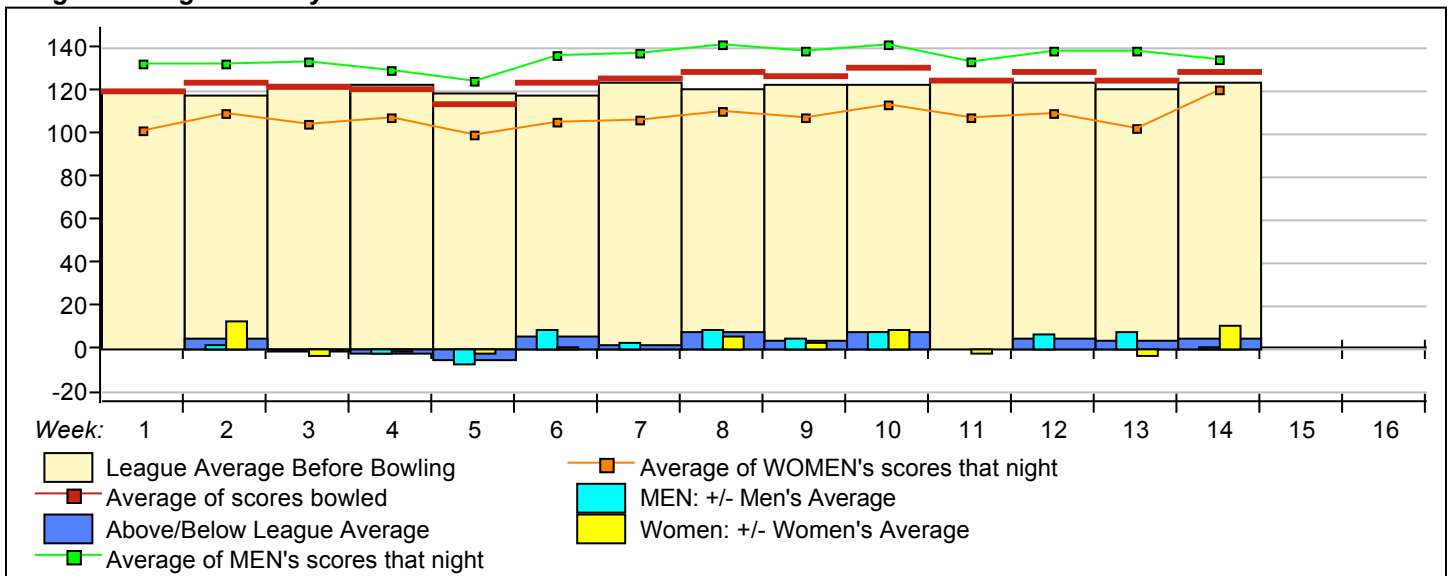

League Average Week-by-Week