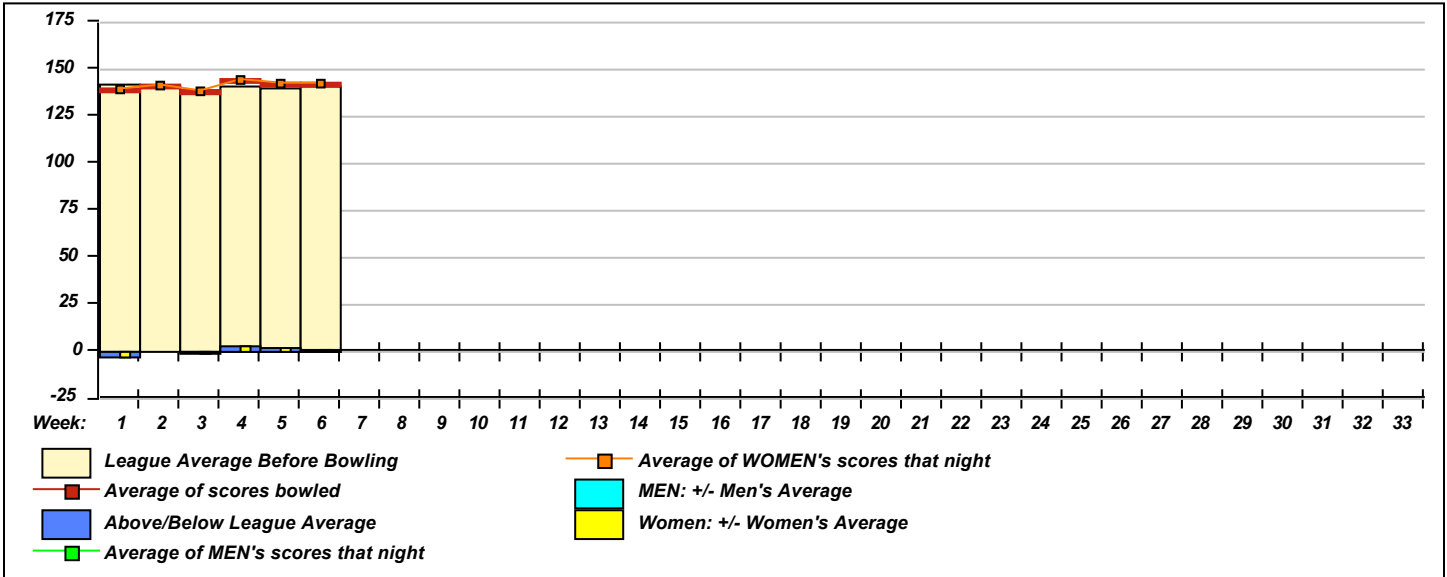

League Average Week-by-Week