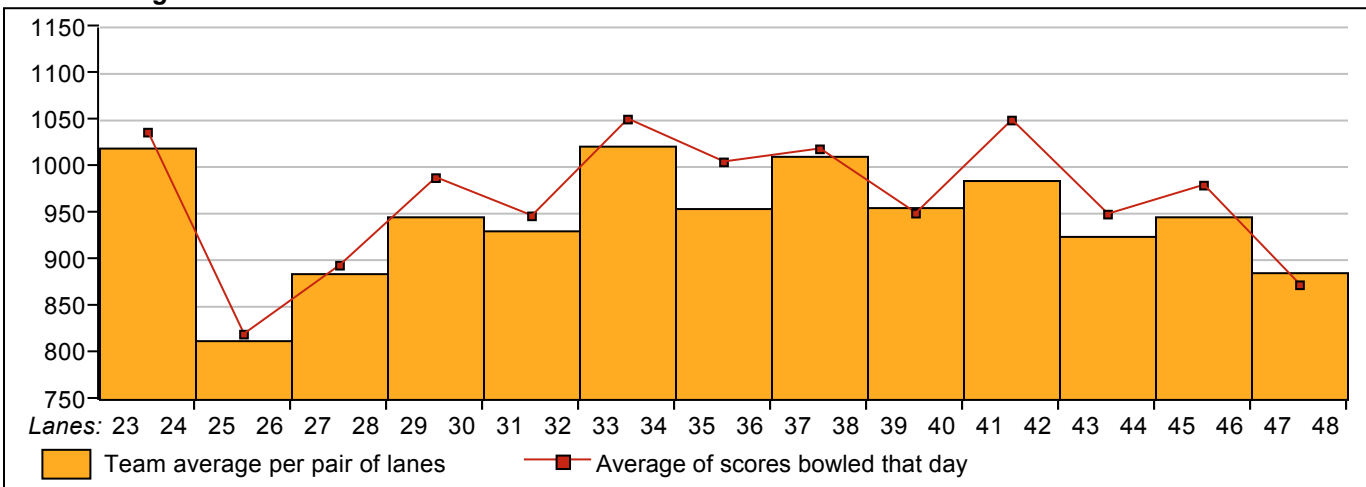

Team Average vs Ave of Scores