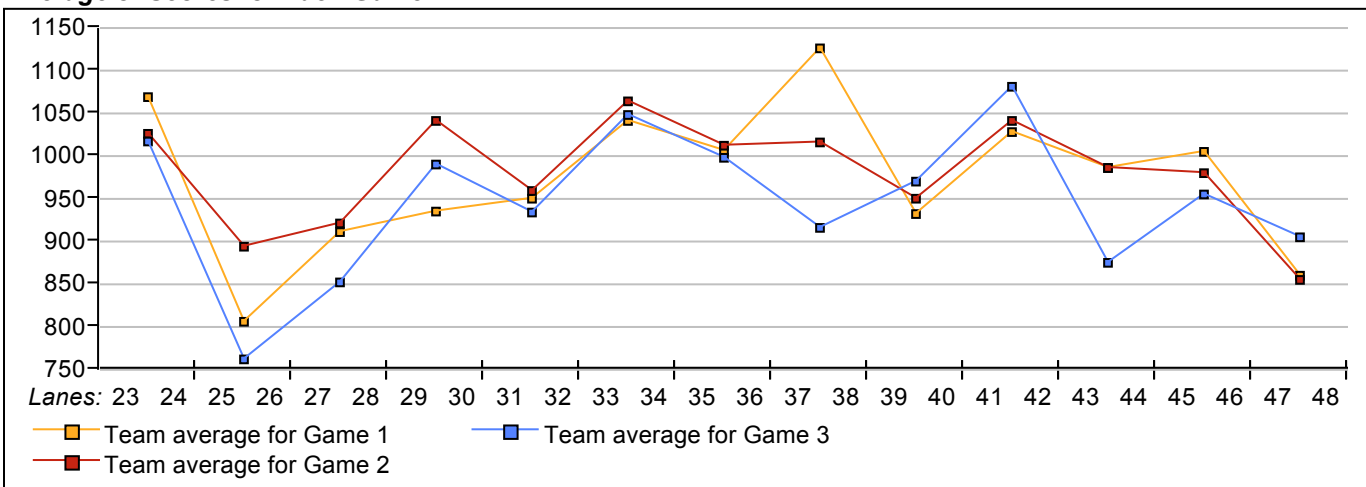

Average of Scores for Each Game