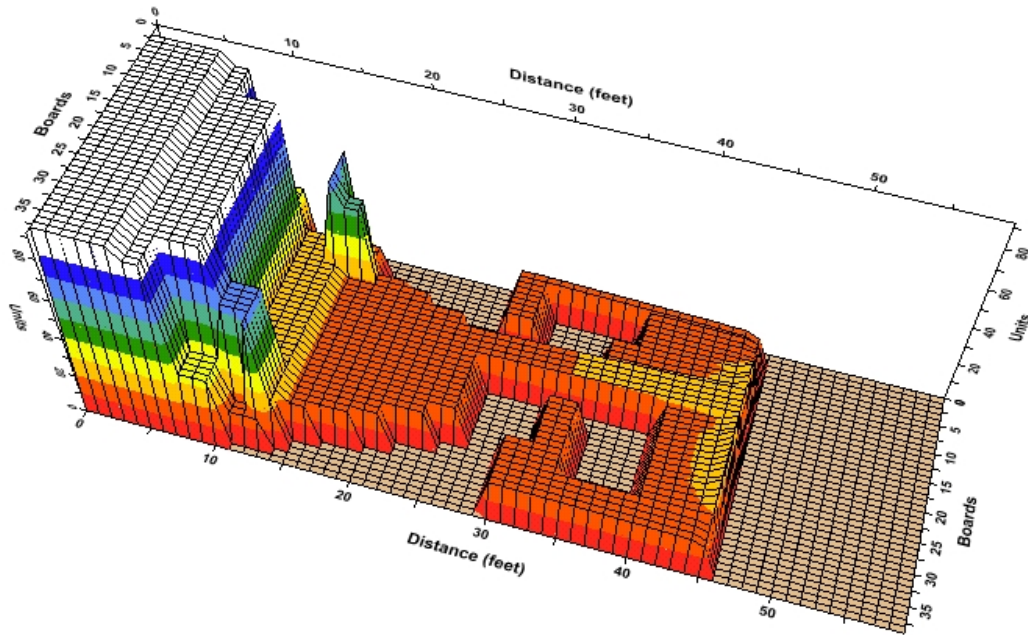

# Tetris 45ft

Oil Per Board: 40 uL

Oil Pattern Distance: 45 Feet

Volume Oil Total: 25.92 mL

Total Boards Crossed: 648 Boards

Forward Oil Total: 21.24 mL  
Forward Boards Crossed: 531 Boards

Reverse Oil Total: 4.68 mL  
Reverse Boards Crossed: 117 Boards

	Start	Stop	Loads	Speed	Crossed	Start	End	Feet	T.Oil
1	2L	2R	8	10	296	0.0	9.9	9.9	11840
2	6L	6R	1	14	29	9.9	11.8	1.9	1160
3	4L	4R	1	14	33	11.8	13.7	1.9	1320
4	8L	6R	1	18	27	13.7	16.2	2.5	1080
5	9L	7R	1	18	25	16.2	18.7	2.5	1000
6	10L	8R	1	18	23	18.7	21.2	2.5	920
7	12L	10R	1	18	19	21.2	23.7	2.5	760
8	14L	12R	1	18	15	23.7	26.2	2.5	600
9	2L	10L	1	18	9	26.2	28.7	2.5	360
10	10R	2R	1	18	9	28.7	31.2	2.5	360
11	18R	2R	1	18	17	31.2	33.7	2.5	680
12	10L	13L	1	18	4	33.7	36.2	2.5	160
13	4L	13L	1	18	10	36.2	38.7	2.5	400
14	19L	7R	1	18	15	38.7	41.2	2.5	600
15	2L	2R	0	10	0	41.2	45.0	3.8	0

Navigation: Forward Reverse More

	Start	Stop	Loads	Speed	Crossed	Start	End	Feet	T.Oil
1	2L	2R	0	30	0	45.0	17.0	-28.0	0
2	3L	10L	1	22	8	17.0	13.9	-3.1	320
3	10R	3R	1	22	8	13.9	10.8	-3.1	320
4	7L	7R	1	18	27	10.8	8.3	-2.5	1080
5	2L	2R	1	18	37	8.3	5.8	-2.5	1480
6	2L	2R	1	14	37	5.8	3.9	-1.9	1480
7	2L	2R	0	14	0	3.9	0.0	-3.9	0

Navigation: Forward Reverse More

- Left 90°
- Left 45°
- Front 0°
- Front 45°
- Overhead
- Right 90°
- Right 45°