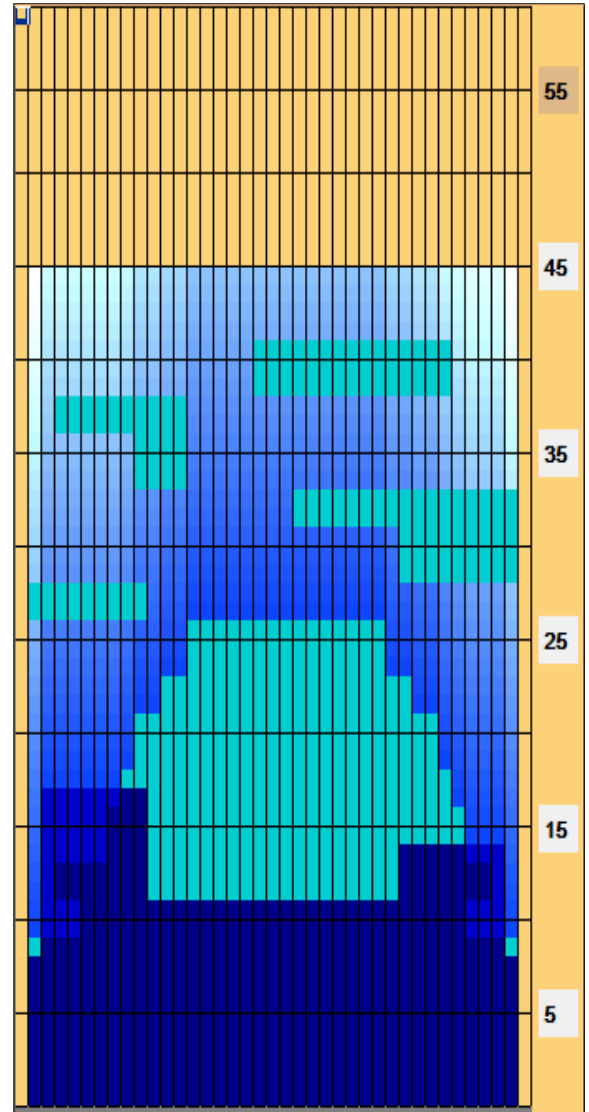

Tetris 45ft

Oil Pattern Distance:	45 Feet	Reverse Brush Drop:	45	Oil Per Board:	40 uL
Forward Oil Total:	21.24 mL	Reverse Oil Total:	4.68 mL	Volume Oil Total:	25.92 mL
Forward Boards Crossed:	531 Boards	Reverse Boards Crossed:	117 Boards	Total Boards Crossed:	648 Boards

	Start	Stop	Loads	Speed	Crossed	Start	End	Feet	T.Oil
1	2L	2R	8	10	296	0.0	9.9	9.9	11840
2	6L	6R	1	14	29	9.9	11.8	1.9	1160
3	4L	4R	1	14	33	11.8	13.7	1.9	1320
4	8L	6R	1	18	27	13.7	16.2	2.5	1080
5	9L	7R	1	18	25	16.2	18.7	2.5	1000
6	10L	8R	1	18	23	18.7	21.2	2.5	920
7	12L	10R	1	18	19	21.2	23.7	2.5	760
8	14L	12R	1	18	15	23.7	26.2	2.5	600
9	2L	10L	1	18	9	26.2	28.7	2.5	360
10	10R	2R	1	18	9	28.7	31.2	2.5	360
11	18R	2R	1	18	17	31.2	33.7	2.5	680
12	10L	13L	1	18	4	33.7	36.2	2.5	160
13	4L	13L	1	18	10	36.2	38.7	2.5	400
14	19L	7R	1	18	15	38.7	41.2	2.5	600
15	2L	2R	0	10	0	41.2	45.0	3.8	0

	Start	Stop	Loads	Speed	Crossed	Start	End	Feet	T.Oil
1	2L	2R	0	30	0	45.0	17.0	-28.0	0
2	3L	10L	1	22	8	17.0	13.9	-3.1	320
3	10R	3R	1	22	8	13.9	10.8	-3.1	320
4	7L	7R	1	18	27	10.8	8.3	-2.5	1080
5	2L	2R	1	18	37	8.3	5.8	-2.5	1480
6	2L	2R	1	14	37	5.8	3.9	-1.9	1480
7	2L	2R	0	14	0	3.9	0.0	-3.9	0

Conditioner:
Type In or Select One

TransferType:
Type In or Select One

- Forward
- Reverse
- Combined
- Buff