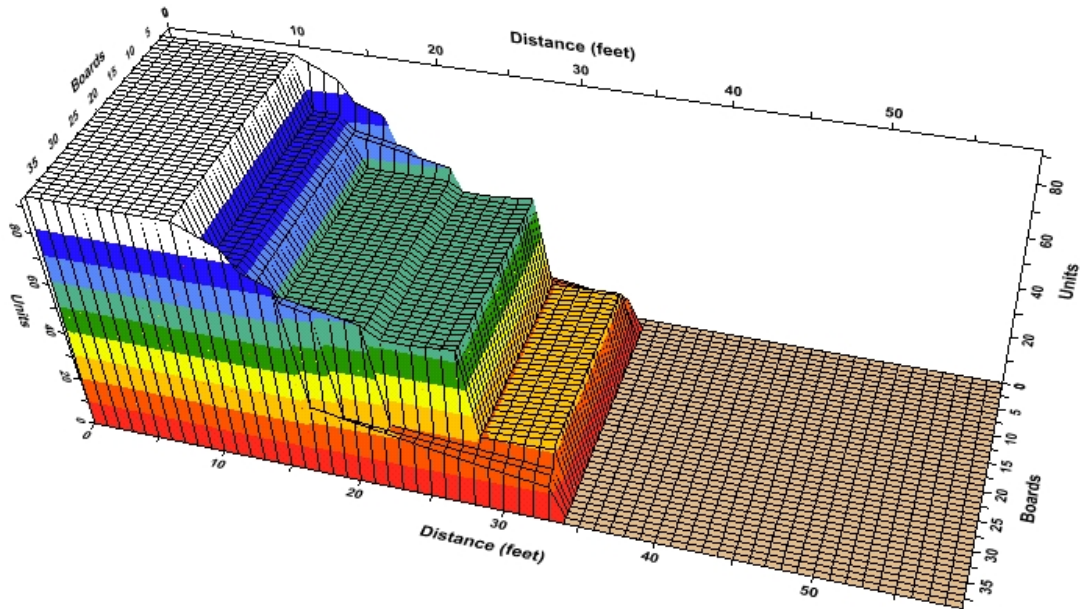

Short Wide Load 33ft

Oil Per Board: 40 uL

Oil Pattern Distance: 33 Feet

Volume Oil Total: 27.44 mL

Total Boards Crossed: 686 Boards

Forward Oil Total: 20.76 mL
 Forward Boards Crossed: 519 Boards

Reverse Oil Total: 6.68 mL
 Reverse Boards Crossed: 167 Boards

	Start	Stop	Loads	Speed	Crossed	Start	End	Feet	T.Oil
1	2L	2R	8	10	296	0.0	9.9	9.9	11840
2	3L	3R	2	14	70	9.9	13.8	3.9	2800
3	5L	5R	2	18	62	13.8	18.9	5.1	2480
4	5L	5R	2	18	62	18.9	24.0	5.1	2480
5	6L	6R	1	18	29	24.0	26.5	2.5	1160
6	2L	2R	0	22	0	26.5	33.0	6.5	0

Navigation: Forward Reverse More

	Start	Stop	Loads	Speed	Crossed	Start	End	Feet	T.Oil
1	2L	2R	0	30	0	33.0	28.0	-5.0	0
2	5L	5R	2	22	62	28.0	21.8	-6.2	2480
3	4L	4R	1	18	33	21.8	19.3	-2.5	1320
4	3L	3R	1	18	35	19.3	16.8	-2.5	1400
5	2L	2R	1	18	37	16.8	14.3	-2.5	1480
6	2L	2R	0	14	0	14.3	0.0	-14.3	0

Navigation: Forward Reverse More

- Left 90°
- Left 45°
- Front 0°
- Front 45°
- Overhead
- Right 90°
- Right 45°