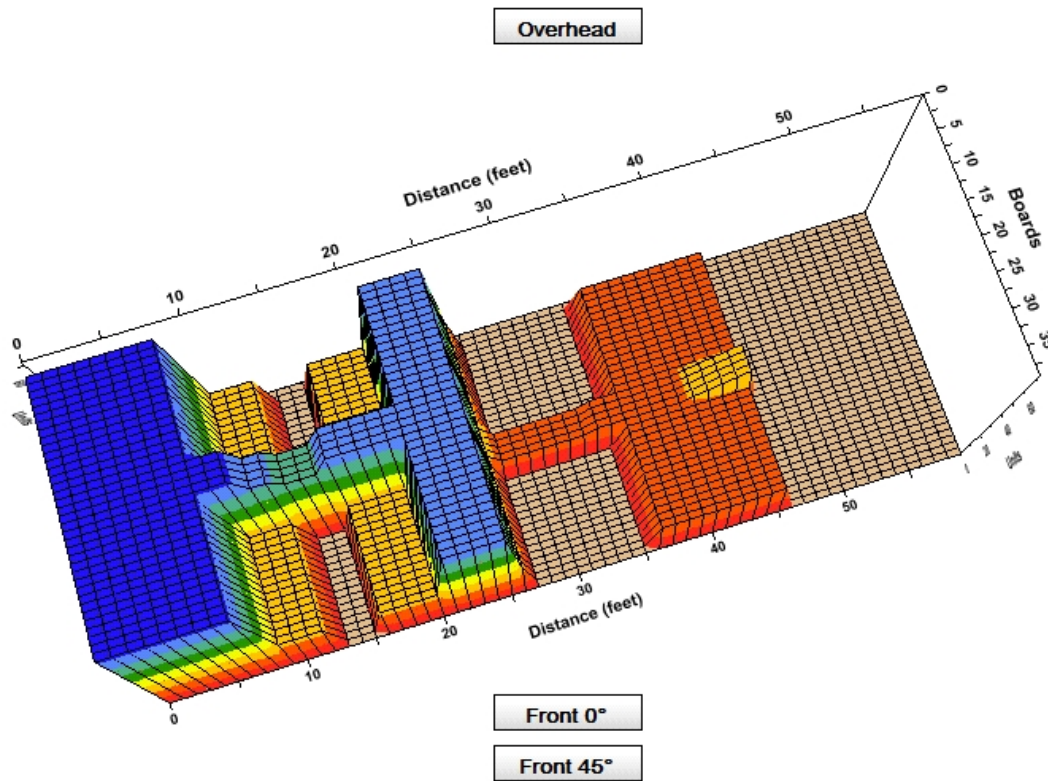

Shaun's Skid Hook Ladder 45ft

Oil Per Board: 40 uL

Oil Pattern Distance: 45 Feet

Volume Oil Total: 25.48 mL

Total Boards Crossed: 637 Boards

Forward Oil Total: 20.44 mL
Forward Boards Crossed: 511 Boards

Reverse Oil Total: 5.04 mL
Reverse Boards Crossed: 126 Boards

	Start	Stop	Loads	Speed	Crossed	Start	End	Feet	T.Oil
1	2L	2R	2	14	74	0.0	1.9	1.9	2960
2	2L	2R	1	14	37	1.9	3.8	1.9	1480
3	2L	2R	2	14	74	3.8	7.7	3.9	2960
4	18L	18R	1	14	5	7.7	9.6	1.9	200
5	18L	18R	1	18	5	9.6	12.1	2.5	200
6	18L	18R	1	18	5	12.1	14.6	2.5	200
7	2L	2R	3	14	111	14.6	20.5	5.9	4440
8	2L	2R	3	14	111	20.5	26.4	5.9	4440
9	18L	18R	1	22	5	26.4	29.5	3.1	200
10	18L	18R	1	22	5	29.5	32.6	3.1	200
11	18L	18R	1	18	5	32.6	35.1	2.5	200
12	2L	2R	2	18	74	35.1	40.2	5.1	2960
13	2L	2R	0	18	0	40.2	45.0	4.8	0

	Start	Stop	Loads	Speed	Crossed	Start	End	Feet	T.Oil
1	2L	2R	0	22	0	45.0	26.0	-19.0	0
2	2L	2R	2	18	74	26.0	20.9	-5.1	2960
3	18L	18R	1	18	5	20.9	18.4	-2.5	200
4	18L	18R	1	18	5	18.4	15.9	-2.5	200
5	18L	18R	1	18	5	15.9	13.4	-2.5	200
6	2L	2R	1	14	37	13.4	11.5	-1.9	1480
7	2L	2R	0	14	0	11.5	0.0	-11.5	0

Choose a predefined view or click and rotate the graph.

Overhead

Left 90°
Left 45°

Right 90°
Right 45°

Front 0°
Front 45°