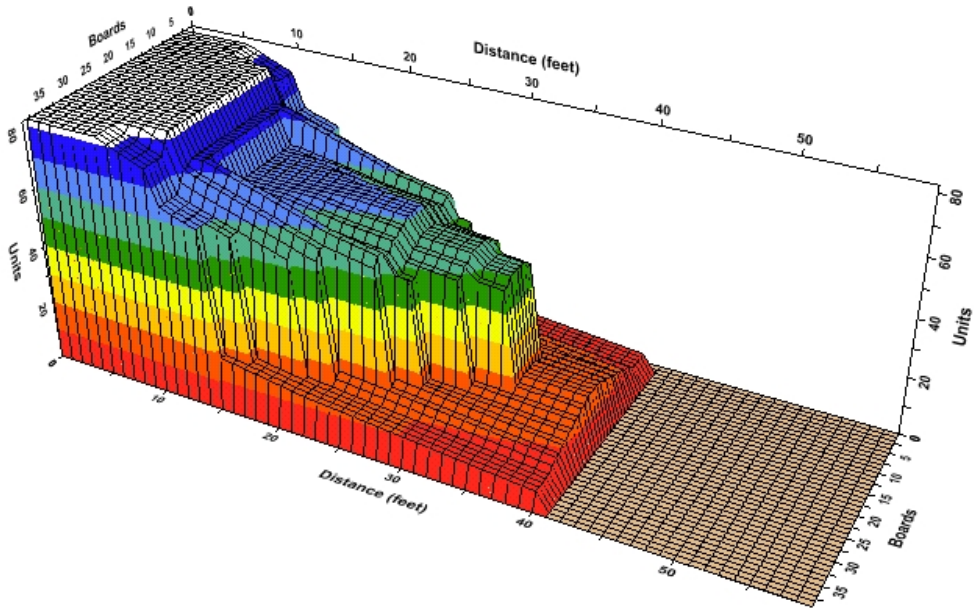

Shaun's Pyramid 40ft

Oil Per Board: 50 uL

Oil Pattern Distance: 40 Feet

Volume Oil Total: 29.05 mL

Total Boards Crossed: 581 Boards

Forward Oil Total: 13.25 mL
 Forward Boards Crossed: 265 Boards

Reverse Oil Total: 15.8 mL
 Reverse Boards Crossed: 316 Boards

	Start	Stop	Loads	Speed	Crossed	Start	End	Feet	T.Oil
1	2L	2R	4	14	148	0.0	5.9	5.9	7400
2	7L	7R	1	14	27	5.9	7.8	1.9	1350
3	8L	8R	1	14	25	7.8	9.7	1.9	1250
4	10L	10R	1	14	21	9.7	11.6	1.9	1050
5	12L	12R	1	18	17	11.6	14.1	2.5	850
6	14L	14R	1	18	13	14.1	16.6	2.5	650
7	16L	16R	1	18	9	16.6	19.1	2.5	450
8	18L	18R	1	18	5	19.1	21.6	2.5	250
9	2L	2R	0	30	0	21.6	40.0	18.4	0

Navigation: Forward Reverse More

	Start	Stop	Loads	Speed	Crossed	Start	End	Feet	T.Oil
1	2L	2R	0	30	0	40.0	35.0	-5.0	0
2	16L	16R	1	22	9	35.0	31.9	-3.1	450
3	14L	14R	1	18	13	31.9	29.4	-2.5	650
4	11L	11R	1	18	19	29.4	26.9	-2.5	950
5	9L	9R	2	14	46	26.9	23.0	-3.9	2300
6	7L	7R	1	14	27	23.0	21.1	-1.9	1350
7	6L	6R	2	14	58	21.1	17.2	-3.9	2900
8	4L	4R	1	14	33	17.2	15.3	-1.9	1650
9	2L	2R	2	14	74	15.3	11.4	-3.9	3700
10	2L	2R	1	10	37	11.4	10.0	-1.4	1850
11	2L	2R	0	10	0	10.0	0.0	-10.0	0

Navigation: Forward Reverse More

- Left 90°
- Left 45°
- Front 0°
- Front 45°
- Overhead
- Right 90°
- Right 45°