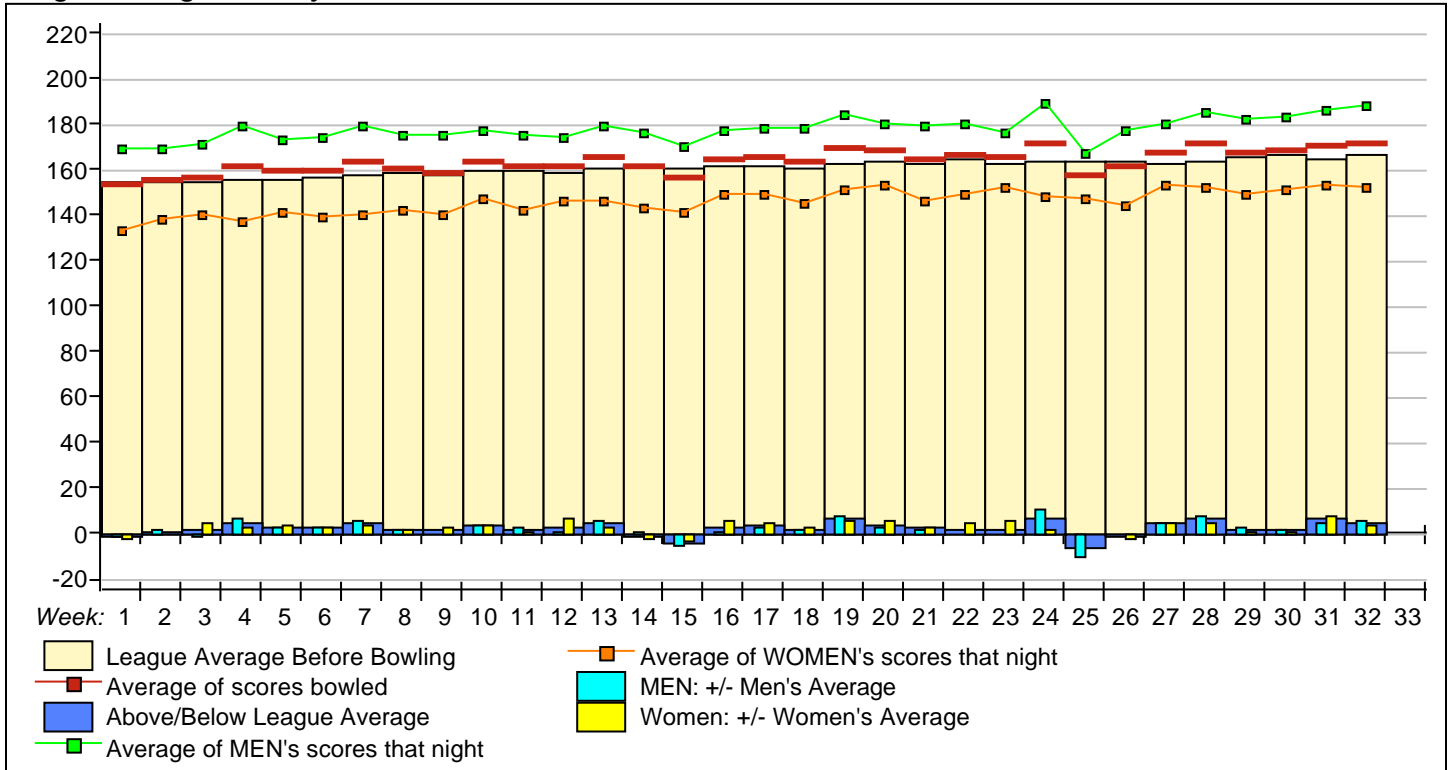

" Women Division 1: Division1

Name	Ave HDCP	Pins	Gms	High Game	High Sers	HDCP Game	HDCP Sers	-1-	-2-	-3-	Total	HDCP Total
Judy Longfield	156 53	1882	12	173	506	229	674				0	0

League Average Week-by-Week