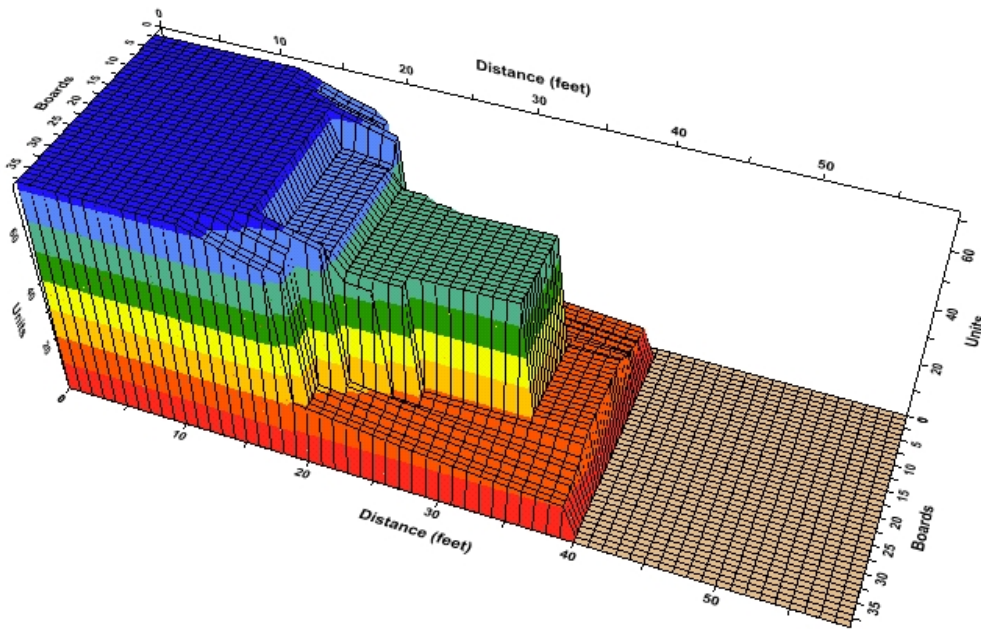

# It's Tough Children (I.T.C.) 39ft

Oil Per Board: 40 uL

Oil Pattern Distance: 39 Feet

Volume Oil Total: 25.84 mL

Total Boards Crossed: 646 Boards

Forward Oil Total: 15.6 mL

Forward Boards Crossed: 390 Boards

Reverse Oil Total: 10.24 mL

Reverse Boards Crossed: 256 Boards

10.24 mL

256 Boards

	Start	Stop	Loads	Speed	Crossed	Start	End	Feet	T.Oil
1	2L	2R	7	14	259	0.0	11.9	11.9	10360
2	6L	5R	1	14	30	11.9	13.8	1.9	1200
3	8L	7R	1	14	26	13.8	15.7	1.9	1040
4	10L	9R	1	18	22	15.7	18.2	2.5	880
5	12L	10R	2	18	38	18.2	23.3	5.1	1520
6	14L	12R	1	18	15	23.3	25.8	2.5	600
7	2L	2R	0	22	0	25.8	31.0	5.2	0
8	2L	2R	0	30	0	31.0	39.0	8.0	0

Navigation: Forward Reverse More

	Start	Stop	Loads	Speed	Crossed	Start	End	Feet	T.Oil
1	2L	2R	0	30	0	39.0	35.0	-4.0	0
2	14L	12R	3	18	45	35.0	27.4	-7.6	1800
3	13L	10R	1	18	18	27.4	24.9	-2.5	720
4	11L	9R	1	18	21	24.9	22.4	-2.5	840
5	8L	7R	1	14	26	22.4	20.5	-1.9	1040
6	3L	3R	1	14	35	20.5	18.6	-1.9	1400
7	2L	2R	3	14	111	18.6	12.7	-5.9	4440
8	2L	2R	0	14	0	12.7	0.0	-12.7	0

Navigation: Forward Reverse More

- Left 90°
- Left 45°
- Front 0°
- Front 45°
- Overhead
- Right 90°
- Right 45°