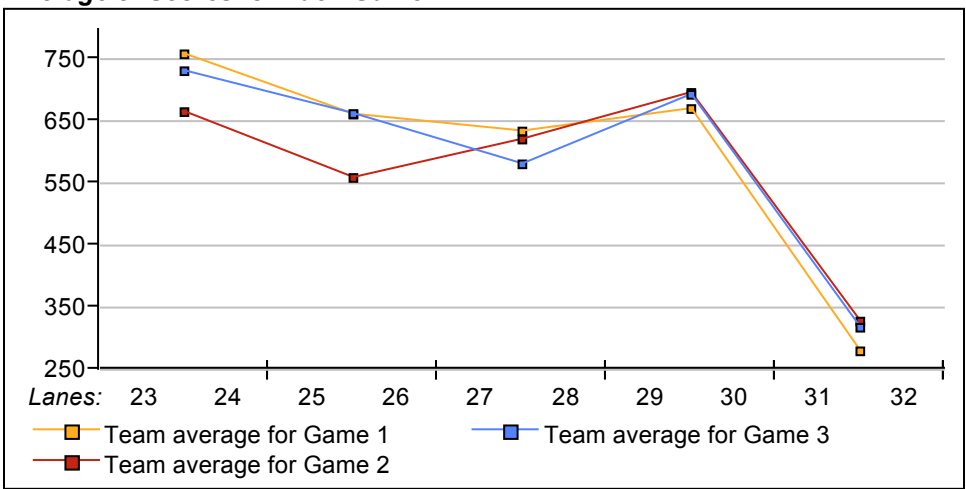

Average of Scores for Each Game