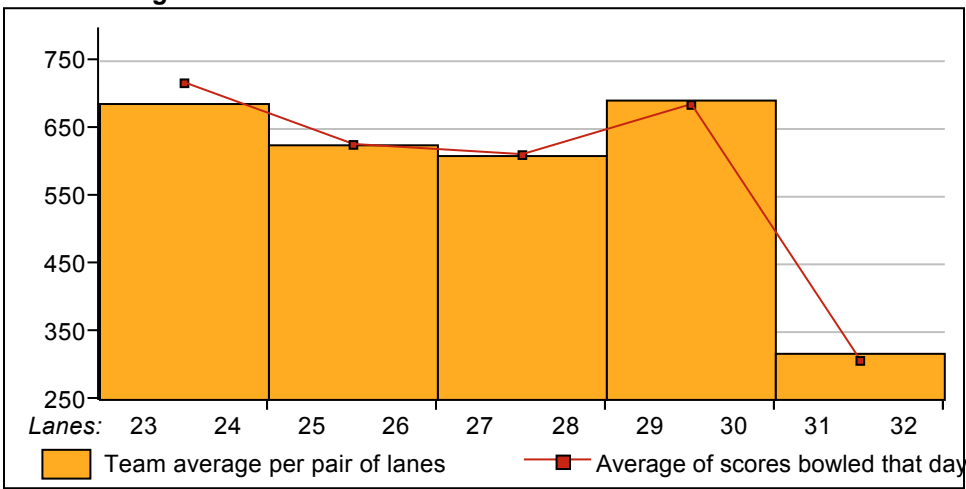

Team Average vs Ave of Scores