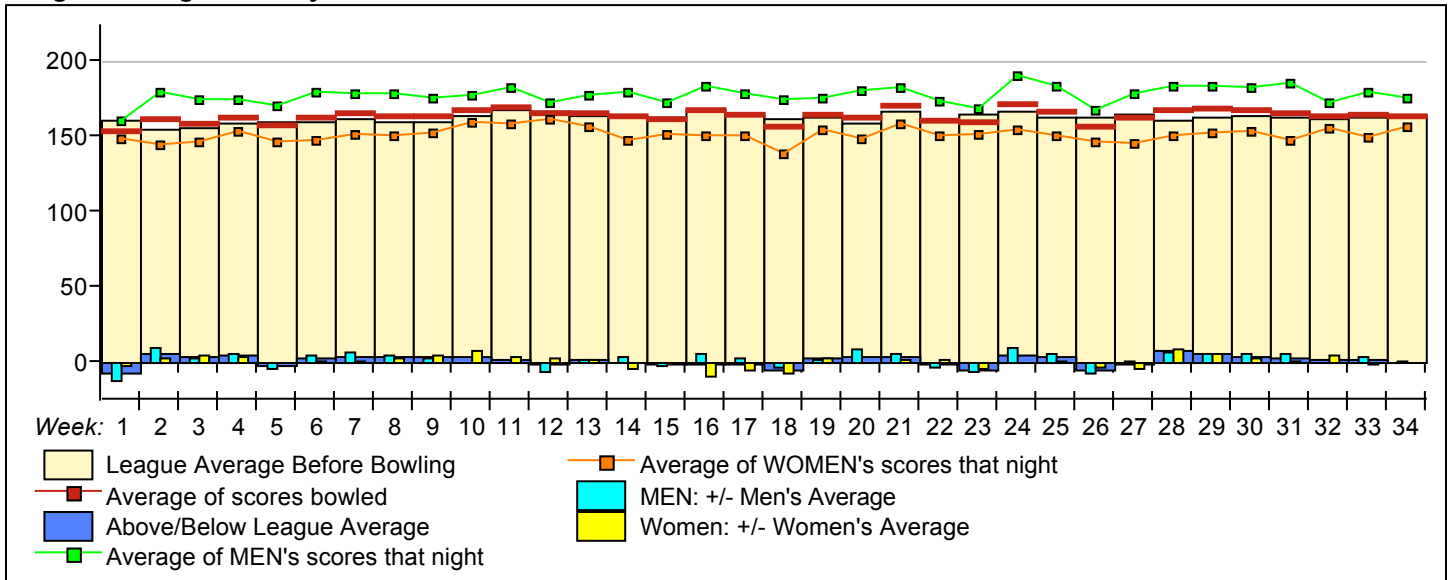

Name	True								HDCP Total	High Game	HDCP Game	High Sers	HDCP Sers	To Raise Avg +1	To Drop Avg -1	250's	700's	Most Improved	
	Average	HDCP	Pins	Gms	-1-	-2-	-3-	Total										Ave	+/-
3 - Mind Outta' Gutter Lane 29 HDCP=252 Ave=598																			
Mona Maynard	138.28	73	10786	78	146	104	139	389	608	185	259	480	702	473	391	--	--	136	+2.28
Lisa Ginkel	130.62	81	9013	69	172	112	136	420	663	172	253	435	678	419	346	--	--	127	+3.62
Jim Maynard	177.49	38	14554	82	219	148	188	555	669	248	291	670	793	576	490	--	--	170	+7.49
Richie Patsches	153.05	60	10101	66	125	136	147	408	588	216	276	559	739	525	455	--	--	153	+0.05
Matt Schriver	172.87	43	2593	15				0	0	254	300	571	709	521	502	1	--		
Tiffany Morrow	147.17	65	883	6				0	0	170	235	440	635	449	439	--	--		
Erin Mauch	119.00	90	714	6				0	0	0				366	356	--	--		
Richard Patsches	151.42	62	1817	12				0	0	179	242	498	687	463	447	--	--		
Alex DeCorte	253.33	0	760	3				0	0	0				764	757	2	1		
4 - 4 - Sure Lane 26 HDCP=203 Ave=652																			
Diane Sinish	146.90	66	12340	84	170	160	161	491	689	200	271	491	699	449	361	--	--	155	-8.10
Barb Sluis	157.86	56	14681	93	150	153	172	475	643	211	270	550	726	487	390	--	--	152	+5.86
Jerry Sinish Jr Jr	163.62	51	16198	99	191	139	223	553	709	223	275	573	735	530	427	--	--	160	+3.62
Jerry Sinish Sr Sr.	186.90	30	17382	93	231	145	145	521	608	257	288	660	756	570	473	1	--	183	+3.90
Jill Fryza		79	0	0				0	0	0						--	--	132	
Tony Fryza	129.00	81	387	3				0	0	0				393	386	--	--		
Helen Eagle		0	0	0				0	0	0						--	--		
5 - Juice Lane 30 HDCP=188 Ave=668																			
Linda Lewandowski	129.65	81	12835	99	114	129	144	387	630	196	277	457	700	425	322	--	--	125	+4.65
Wesley Woldt	175.86	40	16355	93	172	170	211	553	673	236	277	590	713	541	444	--	--	188	-12.14
Carm Czachorski	178.20	37	2673	15				0	0	207	244	533	644	549	530	--	--		
Mike Czachorski	186.20	30	2793	15				0	0	0				573	554	--	--		
Terri Jendra	178.81	37	8583	48	204	137	178	519	627	208	244	546	654	546	494	2	--	186	-7.19
Rick Jendra	225.40	0	17581	78				0	0	300	302	758	758	725	643	13	10	219	+6.40
Lindsay Jendra	171.65	44	9269	54	166	178	178	522	654	215	260	591	726	535	477	--	--	167	+4.65
6 - Kingpins Lane 23 HDCP=288 Ave=558																			
Dawn Hecimovich	132.82	79	7571	57				0	0	172	250	442	676	409	348	--	--	133	-0.18
Mike Hecimovich	165.08	49	9905	60				0	0	257	306	600	747	553	489	1	--	172	-6.92
Mike Paprstien	135.56	76	6507	48	157	182	138	477	708	183	262	478	715	429	377	--	--	150	-14.44
Heather Paprstien	126.04	84	5672	45	130	163	158	451	709	163	250	451	709	424	375	--	--	123	+3.04
Gladys Gonzales	142.86	70	6000	42	148	108	106	362	566	192	258	467	662	435	389	--	--		
Alfred Bernacet	175.24	40	5783	33	196	182	144	522	642	213	257	577	700	553	516	--	--		
Jeff Ossanna	138.16	73	6217	45				0	0	187	260	451	676	455	406	--	--		
Kathy Ossanna	125.52	85	4142	33				0	0	151	237	412	670	394	357	--	--		
7 - CBFS Lane 25 HDCP=266 Ave=581																			
Debra Sandoval	139.33	72	10868	78	128	115	149	392	608	181	253	494	713	472	390	--	--	139	+0.33
Joe Sandoval	167.16	47	15044	90	126	165	136	427	565	219	267	575	719	580	486	--	--	165	+2.16
Natacia Campbell	127.36	83	4203	33				0	0	177	261	421	675	405	368	--	--		
Kerri Nosome	148.47	64	8908	60a	138a	138a	138	414	606	225	290	484	680	479	415	--	--	146	+2.47
Jimmy Nye	179.58	36	2155	12				0	0	0				545	529	--	--		
Rodney Jackson	156.88	57	9413	60a	146a	146a	146	438	609	202	261	556	733	478	414	--	--	155	+1.88
8 - 2 + 2 Lane 24 HDCP=69 Ave=802																			
Rich Switzer	201.19	17	10864	54				0	0	254	272	705	759	650	592	2	1	198	+3.19
Mindy Adams	196.29	21	18844	96	208	184	222	614	677	275	295	675	738	659	559	4	--	198	-1.71
Nikki Matusik	185.51	31	7235	39				0	0	236	262	583	661	577	534	--	--	191	-5.49

League Average Week-by-Week

STARDUST BOWL III