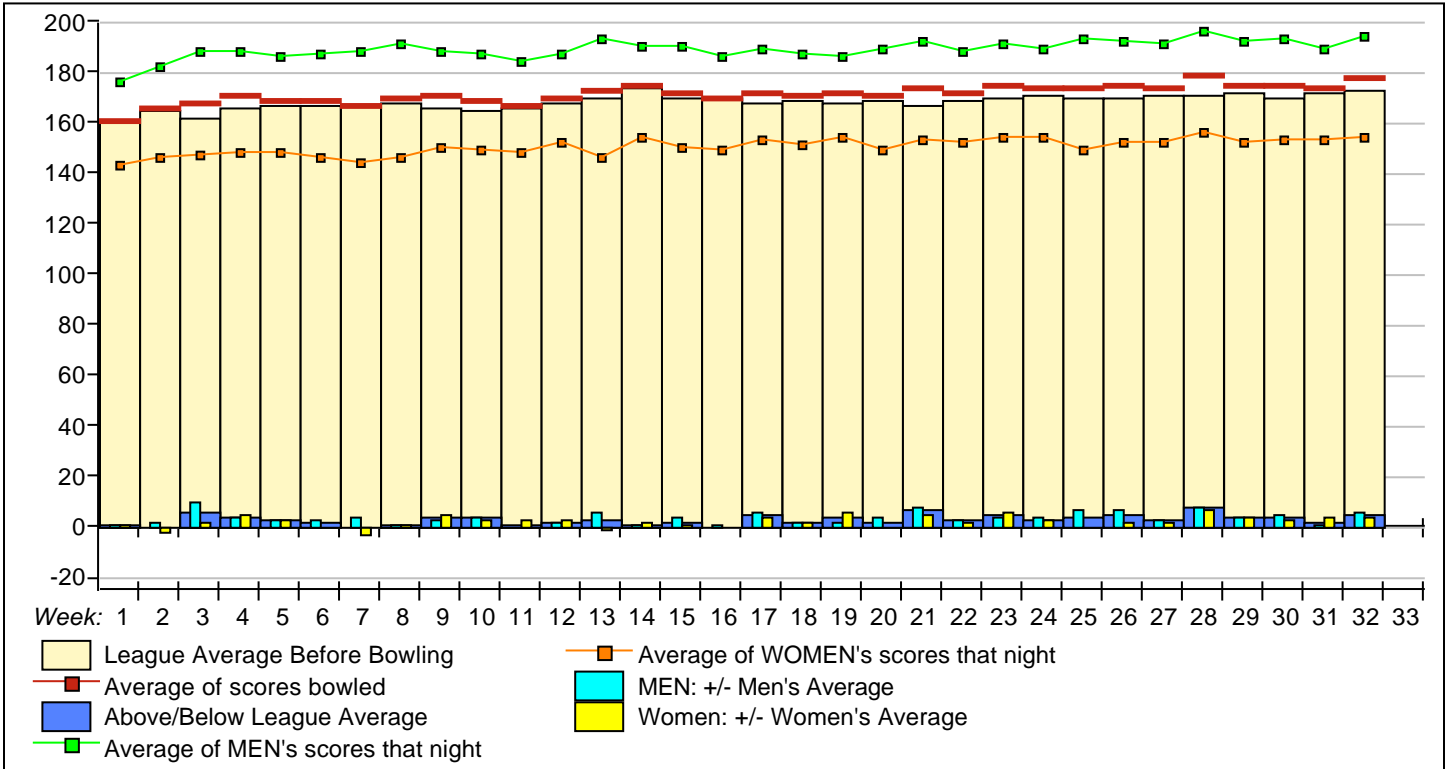

Name	Ave HDCP		Pins	Gms	High Game	High Sers	HDCP Game	HDCP Sers	-1-	-2-	-3-	Total	HDCP Total
James Harvey	179	36	4840	27	239	618	279	738				0	0
Bob Svilar	120	90	0	0	0	0						0	0
Mike Svilar	120	90	0	0	0	0						0	0
Doug Turner	bk145	67	0	0	0	0						0	0

Women Division 1: Division1

Name	Ave HDCP		Pins	Gms	High Game	High Sers	HDCP Game	HDCP Sers	-1-	-2-	-3-	Total	HDCP Total
Dina Bremer	120	90	0	0	0	0						0	0
Tricia Turner	120	90	0	0	0	0						0	0

League Average Week-by-Week