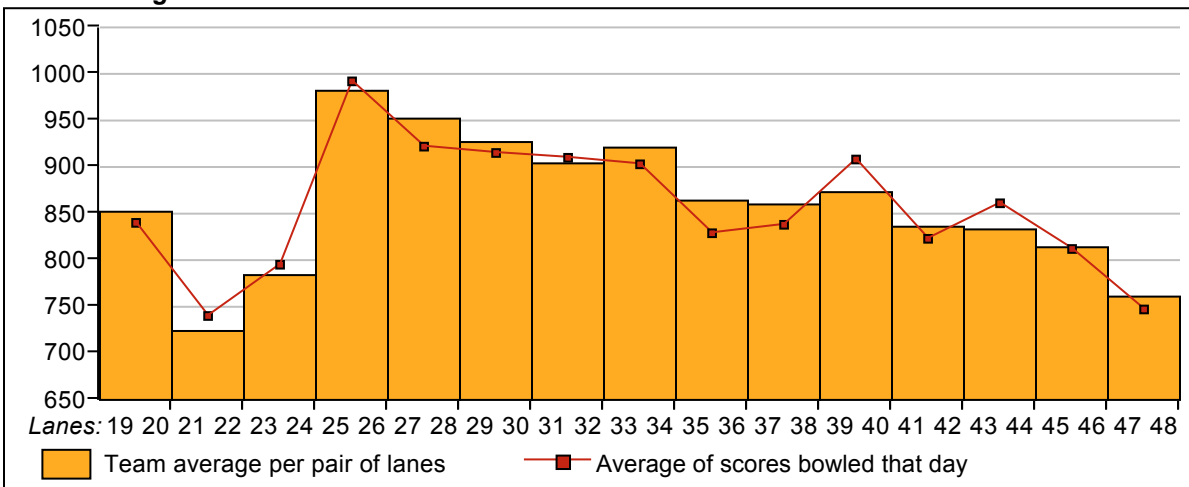

Team Average vs Ave of Scores