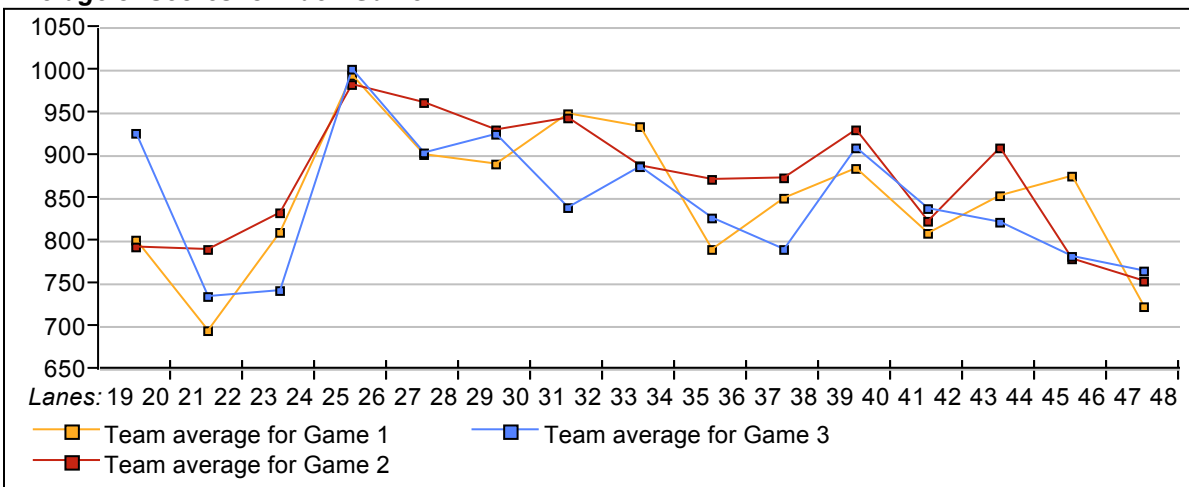

Average of Scores for Each Game