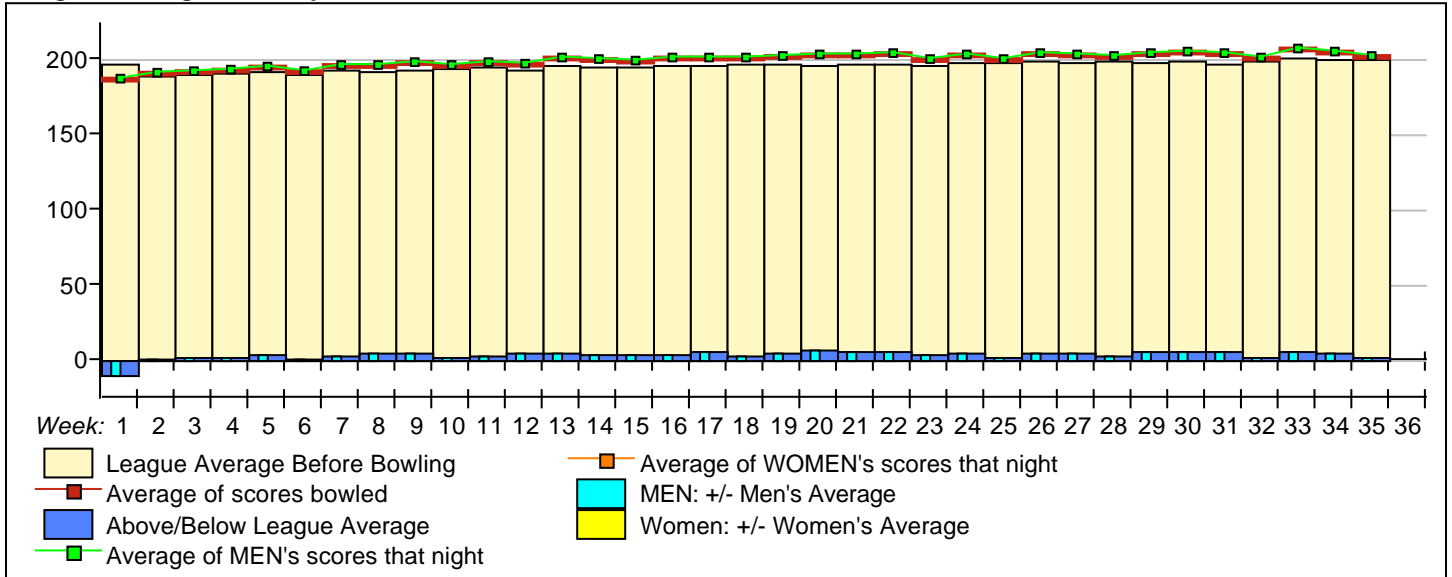

17 - Daome HDCP=183 Ave=945

Name	True Average	HDCP	Pins	Gms	-1-	-2-	-3-	Total	HDCP Total	High Game	HDCP Game	High Sers	HDCP Sers	To Raise Avg +1	To Drop Avg -1	250's	700's	Most Improved Ave +/-
Bernie Townsend	195.75	31	14681	75	248	223	223	694	790	265	298	694	790	607	528	3	--	209 -13.25
Tom Formoso	190.12	36	14829	78	161	175	159	495	600	267	304	658	769	642	560	2	--	191 -0.88
Al Roberts	204.80	23	14131	69	204	165	205	574	640	266	290	671	743	629	556	4	--	214 -9.20
Mike Witkowski	162.49	61	11699	72	150	141	136	427	607	213	276	592	781	526	450	--	--	164 -1.51
Steve Bufano	194.56	32	12257	63	0	0	0	0	0	246	280	651	747	613	546	1	--	204 -9.44
Alex Bodnar	217.45	11	11090	51	0	0	0	0	0	300	311	713	746	682	627	6	3	199 +18.45
Butch Bodnar	218.60	10	13772	63	0	0	0	0	0	258	268	746	779	682	615	13	4	220 -1.40
Lou Bufano	170.39	54	9201	54	130	208	172	510	672	241	299	650	818	546	488	--	--	174 -3.61

18 - Kofoid's Pro Shop HDCP=11 Ave=1137

Name	True Average	HDCP	Pins	Gms	-1-	-2-	-3-	Total	HDCP Total	High Game	HDCP Game	High Sers	HDCP Sers	To Raise Avg +1	To Drop Avg -1	250's	700's	Most Improved Ave +/-
Gary Purcell	222.57	7	22702	102	236	221	269	726	750	279	288	783	810	713	607	16	14	218 +4.57
Mike Ferro	229.46	0	14456	63	279	256	216	751	754	279	284	769	785	724	657	13	8	226 +3.46
Tom Lombardo	229.05	0	22676	99	225	258	201	684	684	279	282	804	813	784	681	20	13	225 +4.05
Ron Brann	225.17	4	21616	96	216	214	279	709	724	279	286	782	803	758	658	15	10	227 -1.83
Jerry Brann	232.08	0	22976	99	192	300	300	792	792	300	300	804	807	790	687	27	17	230 +2.08
Rich Sliwa	190.13	36	8556	45	0	0	0	0	0	219	256	650	761	612	563	--	--	183 +7.13
Jon Roberts	217.67	11	3265	15	0	0	0	0	0	0	0	0	0	659	640	3	1	225 -7.33

19 - Cubs Crew HDCP=103 Ave=1033

Name	True Average	HDCP	Pins	Gms	-1-	-2-	-3-	Total	HDCP Total	High Game	HDCP Game	High Sers	HDCP Sers	To Raise Avg +1	To Drop Avg -1	250's	700's	Most Improved Ave +/-
Tom Seliger	203.88	24	20796	102	279	227	227	733	808	279	304	745	823	624	518	5	2	220 -16.12
Brian Clark	197.79	29	19581	99	213	216	180	609	696	245	273	662	743	615	512	6	--	196 +1.79
Doug Fulkerson	217.33	11	19560	90	265	232	193	690	726	298	316	765	810	714	620	11	7	212 +5.33
Alex DaCorte	206.04	21	14835	72	183	190	197	570	633	248	270	692	758	690	614	6	1	197 +9.04
Jerry Vogelgesang	210.17	18	18915	90	190	196	216	602	656	267	284	699	750	708	614	6	3	215 -4.83
Cutta Carter	198.40	28	11904	60	0	0	0	0	0	265	295	644	737	633	569	3	--	174 +24.40
Dave Siokos	205.83	10	1235	6	0	0	0	0	0	0	0	0	0	619	609	--	--	218 -12.17

20 - Flintstones HDCP=256 Ave=863

Name	True Average	HDCP	Pins	Gms	-1-	-2-	-3-	Total	HDCP Total	High Game	HDCP Game	High Sers	HDCP Sers	To Raise Avg +1	To Drop Avg -1	250's	700's	Most Improved Ave +/-
Brandon White	155.73	67	14950	96	177	143	103	423	621	223	293	533	743	494	394	--	--	139 +16.73
Ryan Rastovsky	165.75	58	13426	81	162	147	194	503	677	201	259	531	705	518	433	--	--	169 -3.25
Matt Chalmers	189.57	36	19336	102	187	161	209	557	665	266	304	740	854	614	508	4	2	186 +3.57
Mark Hayes	190.21	36	19592	103	212	218	234	664	772	243	280	691	808	654	547	--	1	174 +16.21
Jesse Kats	164.90	59	11378	69	0	0	0	0	0	211	275	585	774	502	429	--	--	159 +5.90
Brian Juda	160.51	63	6260	39	129	166	156	451	637	234	299	561	765	502	459	--	--	153 +7.51
Paul Hayes Jr	188.67	15	566	3	0	0	0	0	0	0	0	0	0	568	561	--	--	213 -24.33
Brian LaFrenere	171.00	53	3078	18	0	0	0	0	0	227	287	625	805	534	512	--	--	--

Temporary Substitutes

Name	True Average	HDCP	Pins	Gms	-1-	-2-	-3-	Total	HDCP Total	High Game	HDCP Game	High Sers	HDCP Sers	To Raise Avg +1	To Drop Avg -1	250's	700's	Most Improved Ave +/-
Jack Bauer	49	0	0	0	0	0	0	0	0	0	0	0	0	0	0	--	--	--
Frank Sloboda	141.33	61	424	3	0	0	0	0	0	0	0	0	0	428	421	--	--	162 -20.67

Stardust Bowl

League Average Week-by-Week