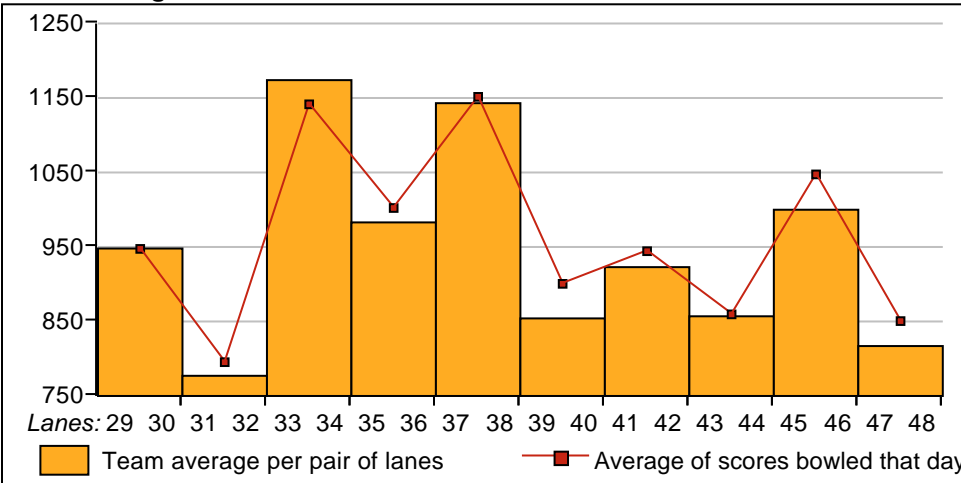

Average of Scores for Each Game

Stardust Bowl