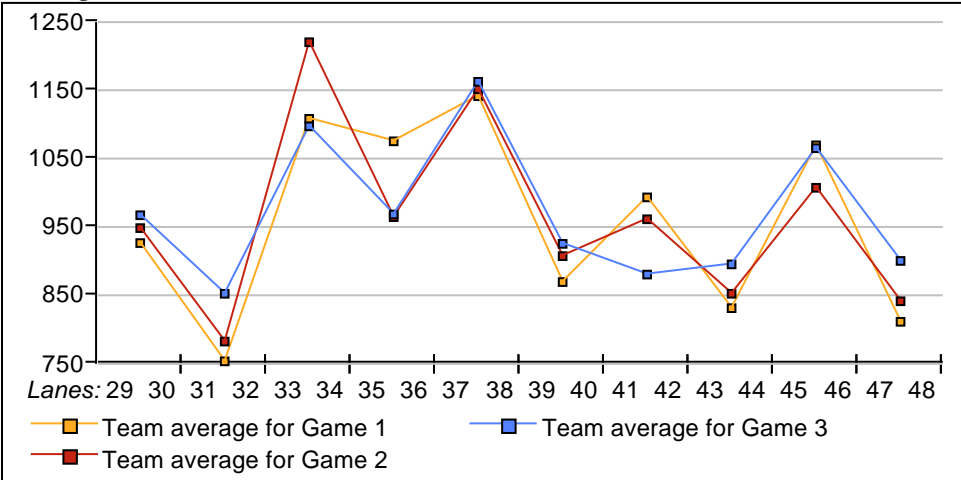

Amount Over/Under Team Average