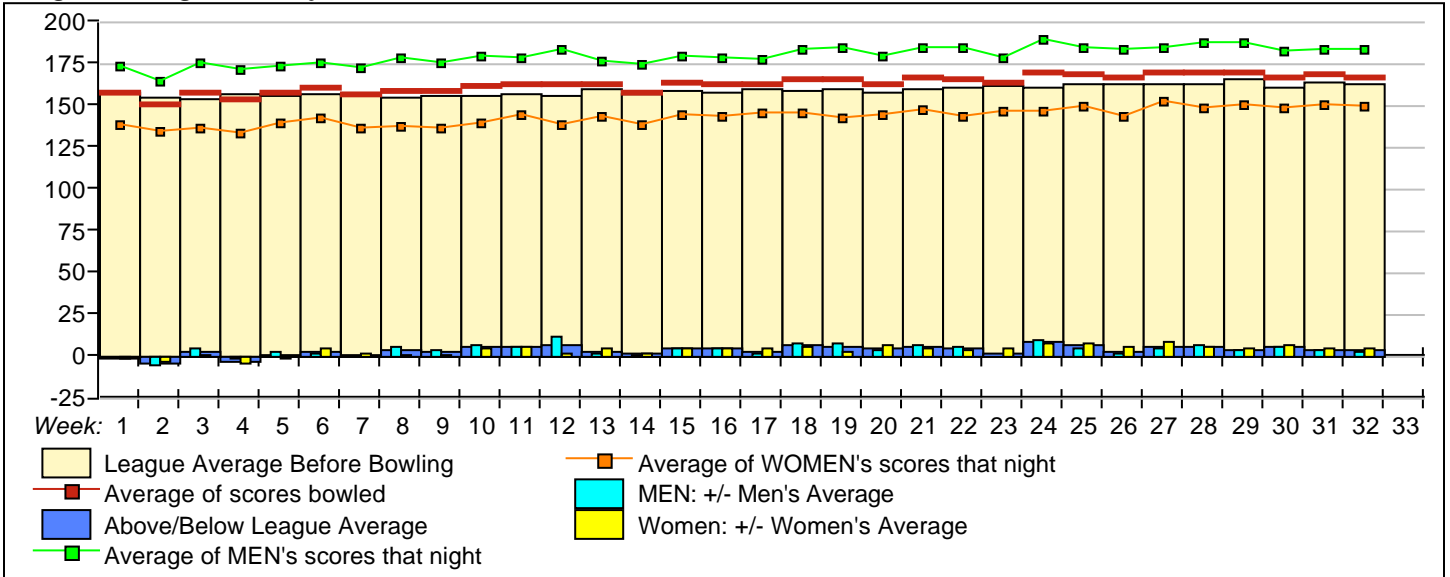

Temporary Substitutes

Name	True							HDCP Total	High Game	HDCP Game	High Sers	HDCP Sers	To Raise Avg +1	To Drop Avg -1	225's	650's	Most Improved		
	Average	HDCP	Pins	Gms	-1-	-2-	-3-										Total	Ave	+/-
Nobody	0	0	0	0				0	0	0	0			--	--				
Neal Parks	192.00	38	576	3				0	0	216		576		582	575	--	--	175 +17.00	

Stardust Bowl

League Average Week-by-Week