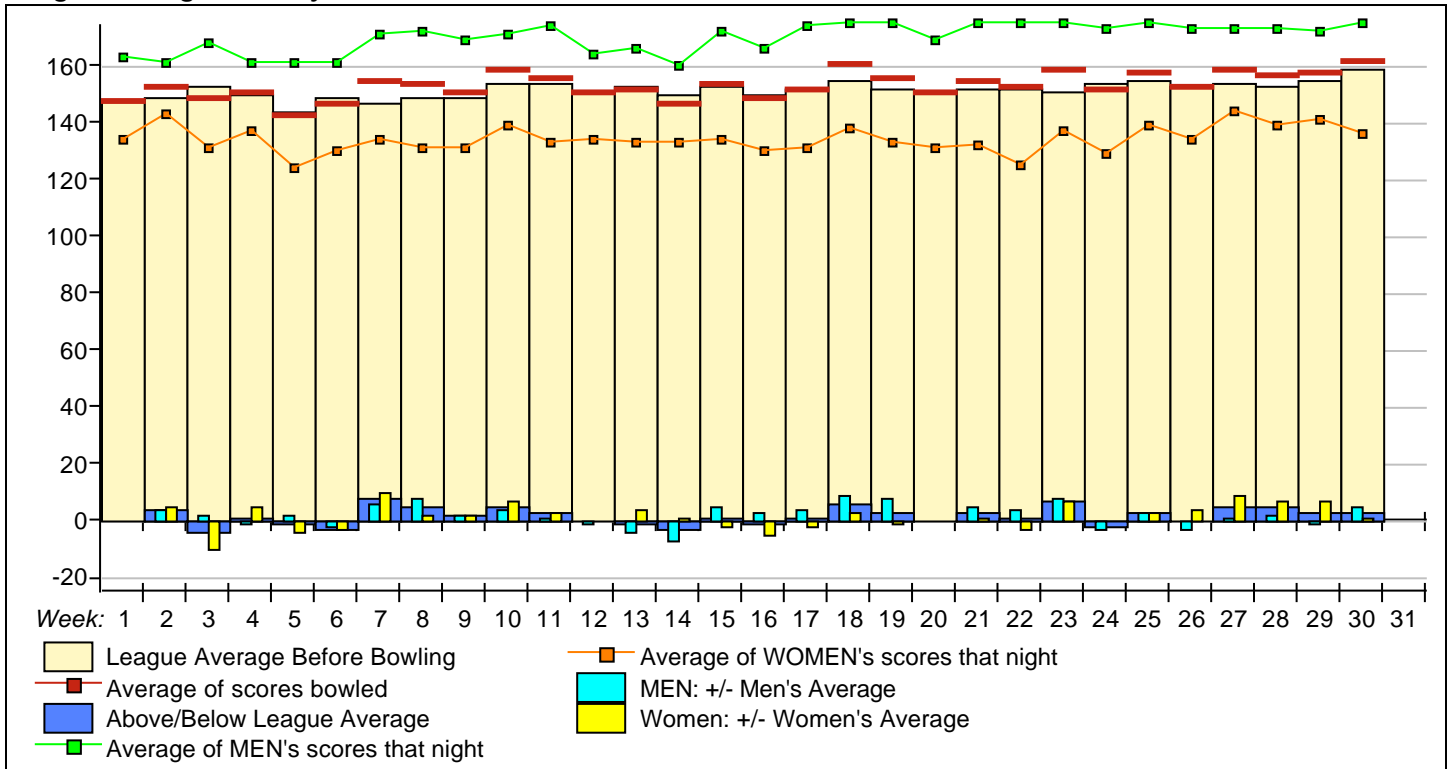

Name	Ave HDCP	Pins	Gms	High Game	High Sers	HDCP Game	HDCP Sers	-1-	-2-	-3-	Total	HDCP Total
Nick Kowalczyk	bk139 63	0	0	0	0						0	0
Ernie Sanborn	bk166 39	0	0	0	0						0	0
Harry Smiddy	149 54	2690	18	190	495	245	660				0	0
Dan Szany	bk171 35	0	0	0	0						0	0

Women Division 1: Enter Div Label

Name	Ave HDCP	Pins	Gms	High Game	High Sers	HDCP Game	HDCP Sers	-1-	-2-	-3-	Total	HDCP Total
Patti Jo	101 98	305	3	111	305	209	599				0	0
Debbie Coccia	134 68	808	6	150	406	218	610				0	0
Lesley Haas	116 84	4201	36	155	412	242	673				0	0
Amy Han	bk126 75	0	0	0	0						0	0
LaVerne Macknick	bk94 104	0	0	0	0						0	0
Mary Mizwicki	bk88 109	0	0	0	0						0	0
Jodi Mostak	104 95	2195	21	130	359	239	686				0	0
Joan Reuter	bk121 80	0	0	0	0						0	0
Terri Zorzo	bk149 54	0	0	0	0						0	0

League Average Week-by-Week