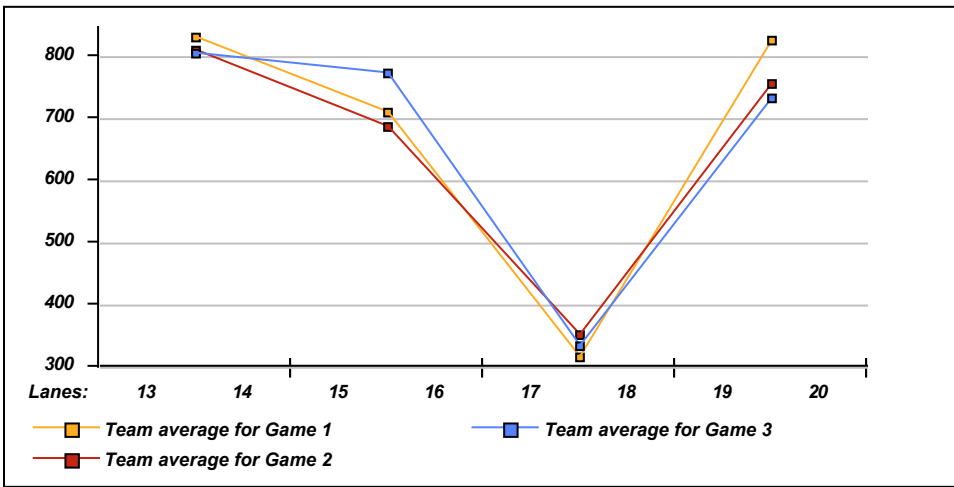

Amount Over/Under Team Average