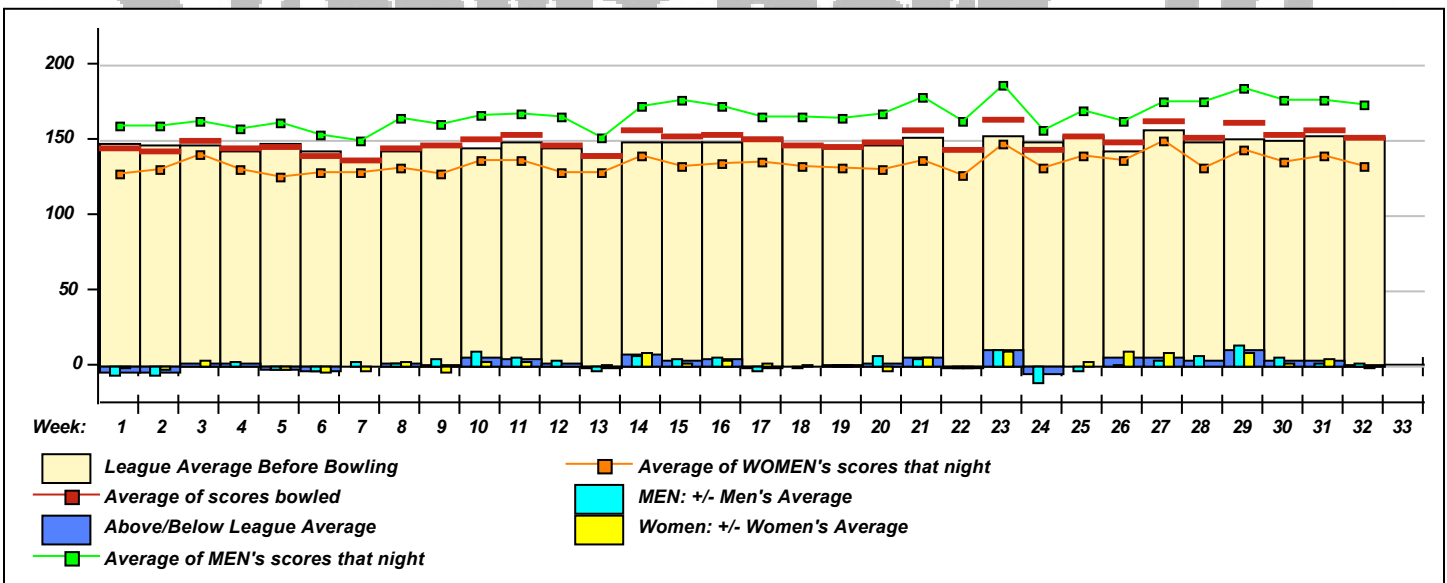

League Average Week-by-Week