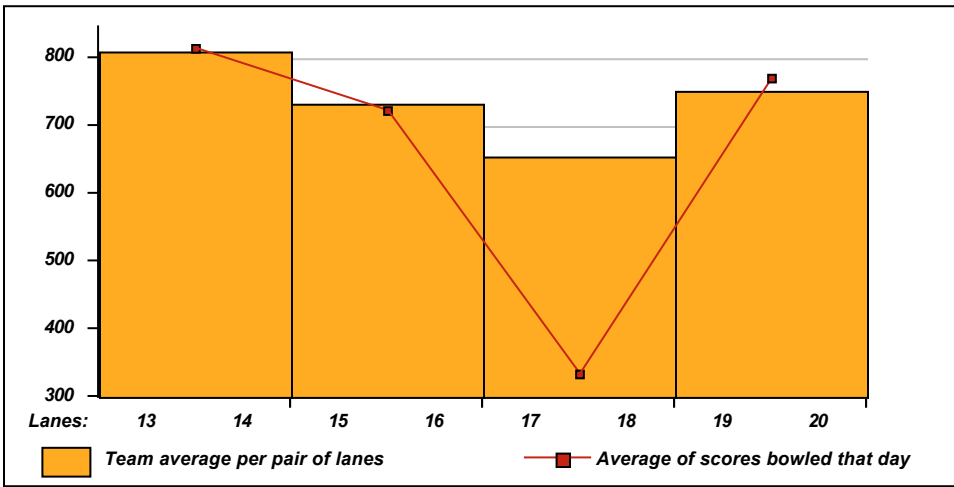

Average of Scores for Each Game