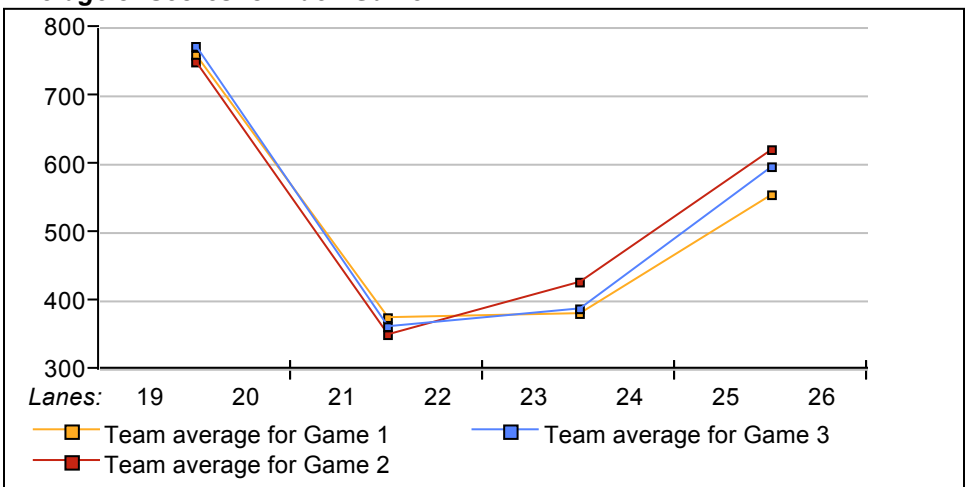

Average of Scores for Each Game