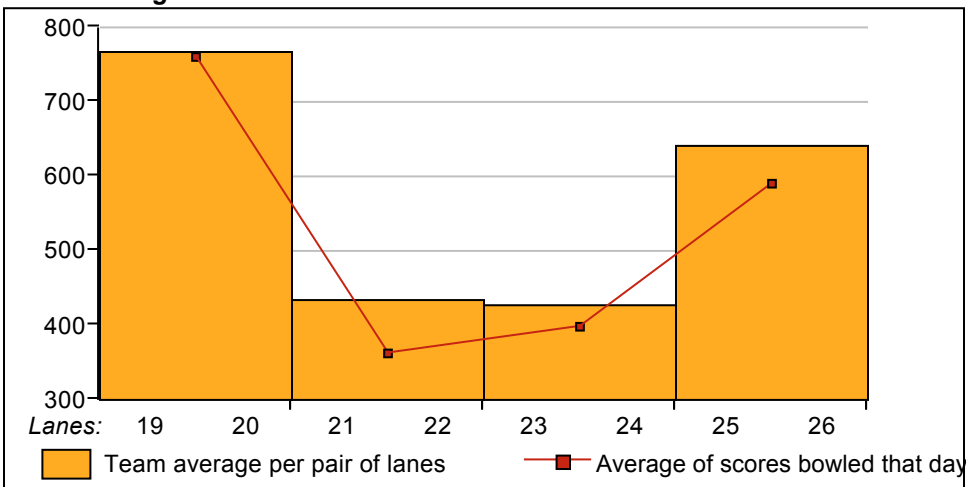

Team Average vs Ave of Scores