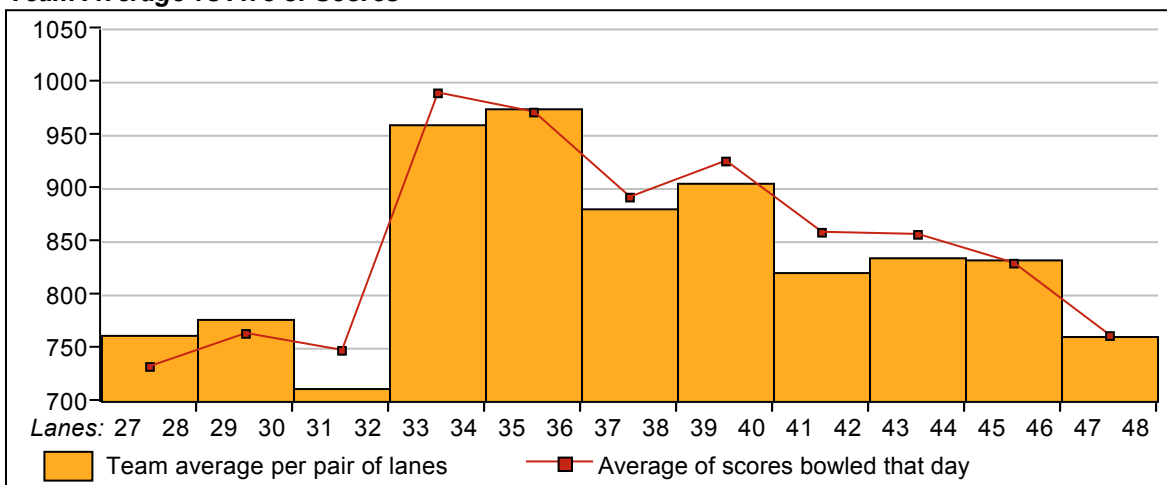

Team Average vs Ave of Scores