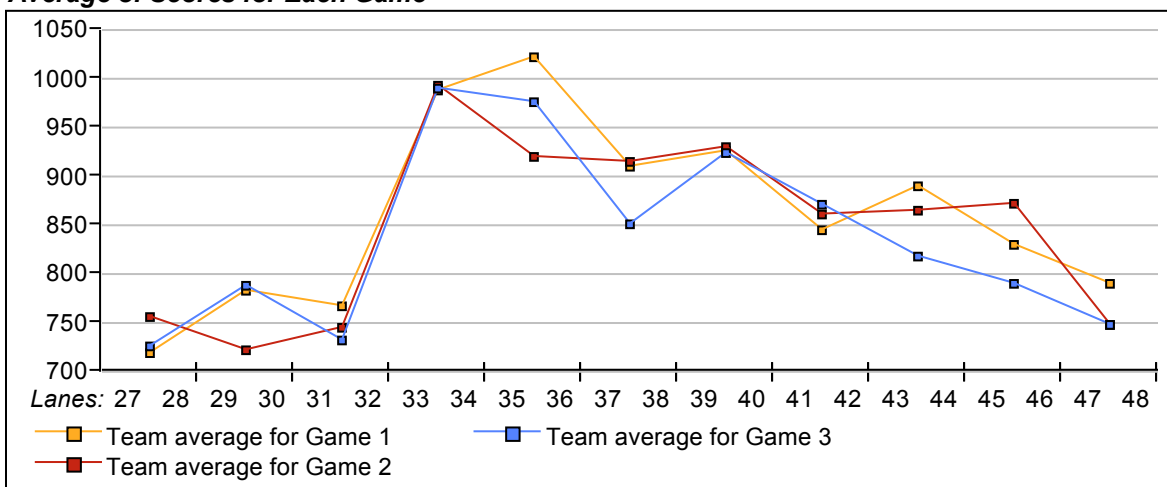

Average of Scores for Each Game