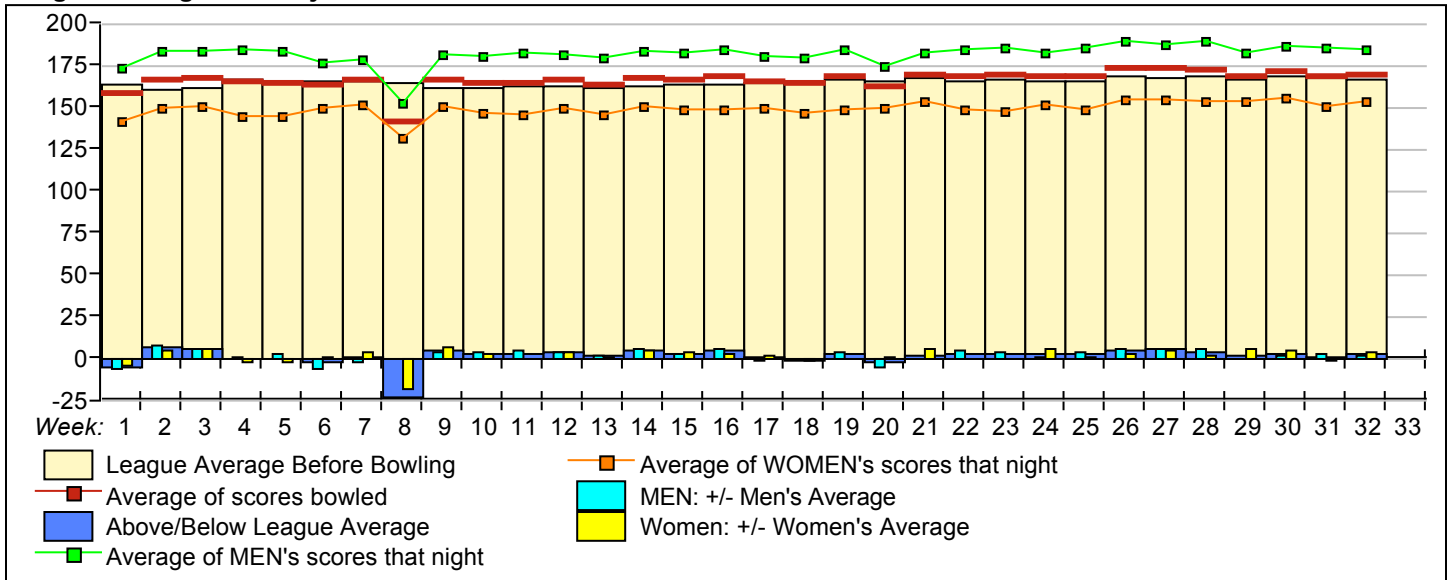

Name	True								HDCP Total	High Game	HDCP Game	High Sers	HDCP Sers	To Raise Avg +1	To Drop Avg -1	225's	650's	Most Improved	
	Average	HDCP	Pins	Gms	-1-	-2-	-3-	Total										Ave	+/-
17 - COLD BLOODED Lane 36 HDCP=188 Ave=900																			
Pistol Pete Dantzler	174.39	43	16741	96	203	221	200	624	756	228	273	635	770	584	484	2	--	180	-5.61
Gwendolyn Box	178.62	39	16076	90	234	172	157	563	680	259	299	628	754	571	477	4	--	176	+2.62
Leo Lazard	170.87	46	15549	91	201	149	125	475	610	223	268	606	741	525	430	--	--	171	-0.13
Terry Dantzler	187.92	32	16913	90a	177a	177a	177	531	627	266	299	656	749	571	477	12	2	194	-6.08
Thomas Dantzler	191.88	28	18420	96	168	184	180	532	616	279	284	656	739	588	488	10	3	183	+8.88
18 - DEAD WOODS STRIKE AGAIN Lane 34 HDCP=128 Ave=971																			
Nicole Matusik	188.03	31	6769	36	171	210	159	540	633	252	290	606	720	602	562	5	--	180	+8.03
John D. Melby	169.74	47	15786	93	173	206	161	540	681	223	272	602	749	534	437	--	--	169	+0.74
Bob Mirich	186.77	33	11206	60	245	211	166	622	724	266	301	638	744	575	511	10	--	175	+11.77
Shaun Stok	224.15	0	16139	72a	214a	214a	214	642	642	280	288	781	802	736	660	42	19	235	-10.85
Lisa Gulick	204.19	17	9801	48	197	217	240	654	708	280	303	731	772	654	602	13	5	202	+2.19
Meagan Chambers	200.72	21	7226	36				0	0	278	270	724	738	613	573	6	2	211	-10.28
George Tanner	211.25	14	1690	8				0	0	290		663		642	630	2	1		
Nate Olson	188.14	31	3951	21				0	0	269	295	613	683	585	560	1	--	193	-4.86
19 - BREW CREW Lane 40 HDCP=75 Ave=1052																			
Sue Brandon	176.36	41	14285	81	141	238	211	590	716	256	291	626	778	583	498	7	--	171	+5.36
Jackie Graan	203.56	18	18931	93	214	236	213	663	720	269	288	720	762	653	556	24	10	208	-4.44
Aaron Gawrys	240.41	0	6491	27	236	234	280	750	750	289	289	765	765	739	708	22	9	232	+8.41
Rob Cuthbert	227.13	0	8858	39	201	192	234	627	627	279	289	782	788	718	675	22	10	216	+11.13
John Brandon	206.01	16	15657	76	223	190	214	627	678	279	296	738	792	696	616	21	5	212	-5.99
Curt Graan	215.03	8	15482	72				0	0	279	279	762	795	718	642	24	14	217	-1.97
Bob Jancich	207.61	15	14325	69				0	0	289	286	708	756	651	578	19	8	212	-4.39
Laurie Cuthbert	156.50	58	939	6				0	0	225		501		474	464	1	--		
20 - MAC ATTACK Lane 32 HDCP=305 Ave=763																			
Edward Solorio	133.25	78	6796	51a	123a	123a	123	369	603	215	294	510	749	440	385	--	--	127	+6.25
Melissa Weller	104.69	102	7538	72	106	102	91	299	605	160	267	393	714	337	261	--	--	97	+7.69
Suzy M. Stavron	147.87	66	13752	93	128	98	139	365	560	240	307	573	771	456	359	1	--	139	+8.87
Brian A. Siefker	188.55	31	7919	42				0	0	236	271	638	727	586	540	4	--	194	-5.45
Phil Colbert	191.05	28	16621	87	200	203	173	576	660	266	295	671	733	659	568	6	1	210	-18.95
Steve Stopka	195.02	25	8776	45	147	199	185	531	603	269	303	759	861	632	583	9	2	183	+12.02
Don Hall	169.67	47	8653	51				0	0	225	272	570	723	527	472	1	--	160	+9.67
21 - MILLER TIME Lane 30 HDCP=237 Ave=842																			
Marlene Ballard	131.19	79	12201	93	149	112	118	379	616	179	260	482	731	471	374	--	--	125	+6.19
Dwight Ballard	158.45	56	11884	75				0	0	222	283	533	716	518	439	--	--	151	+7.45
Jason Headley	155.09	59	14889	96	140	113	198	451	628	223	283	582	774	555	455	--	--	147	+8.09
Michelle Headley	196.10	24	18826	96	192	208	226	626	701	257	280	675	737	677	577	19	5	211	-14.90
Mike Michalski	202.67	19	15808	78a	192a	192a	192	576	633	288	309	701	764	635	553	15	5	196	+6.67
Susan Schmidt	180.57	38	3792	21	224	137	140	501	609	224	260	588	702	552	527	--	--	179	+1.57
Fred Reyes	205.33	1	1232	6				0	0	235		694		622	612	3	1		
22 - CUBBY BEARS Lane 28 HDCP=147 Ave=950																			
Lisa Dove	173.93	44	5218	30				0	0	236	274	573	673	524	490	2	--	180	-6.07
Debra Gordon	197.78	23	14240	72a	187a	187a	187	561	630	268	293	753	822	610	534	17	4	202	-4.22
Dean Sjoerdsma	202.49	19	17009	84	224	215	190	629	686	270	282	693	737	652	564	20	8	229	-26.51

League Average Week-by-Week

STARDUST BOWL III